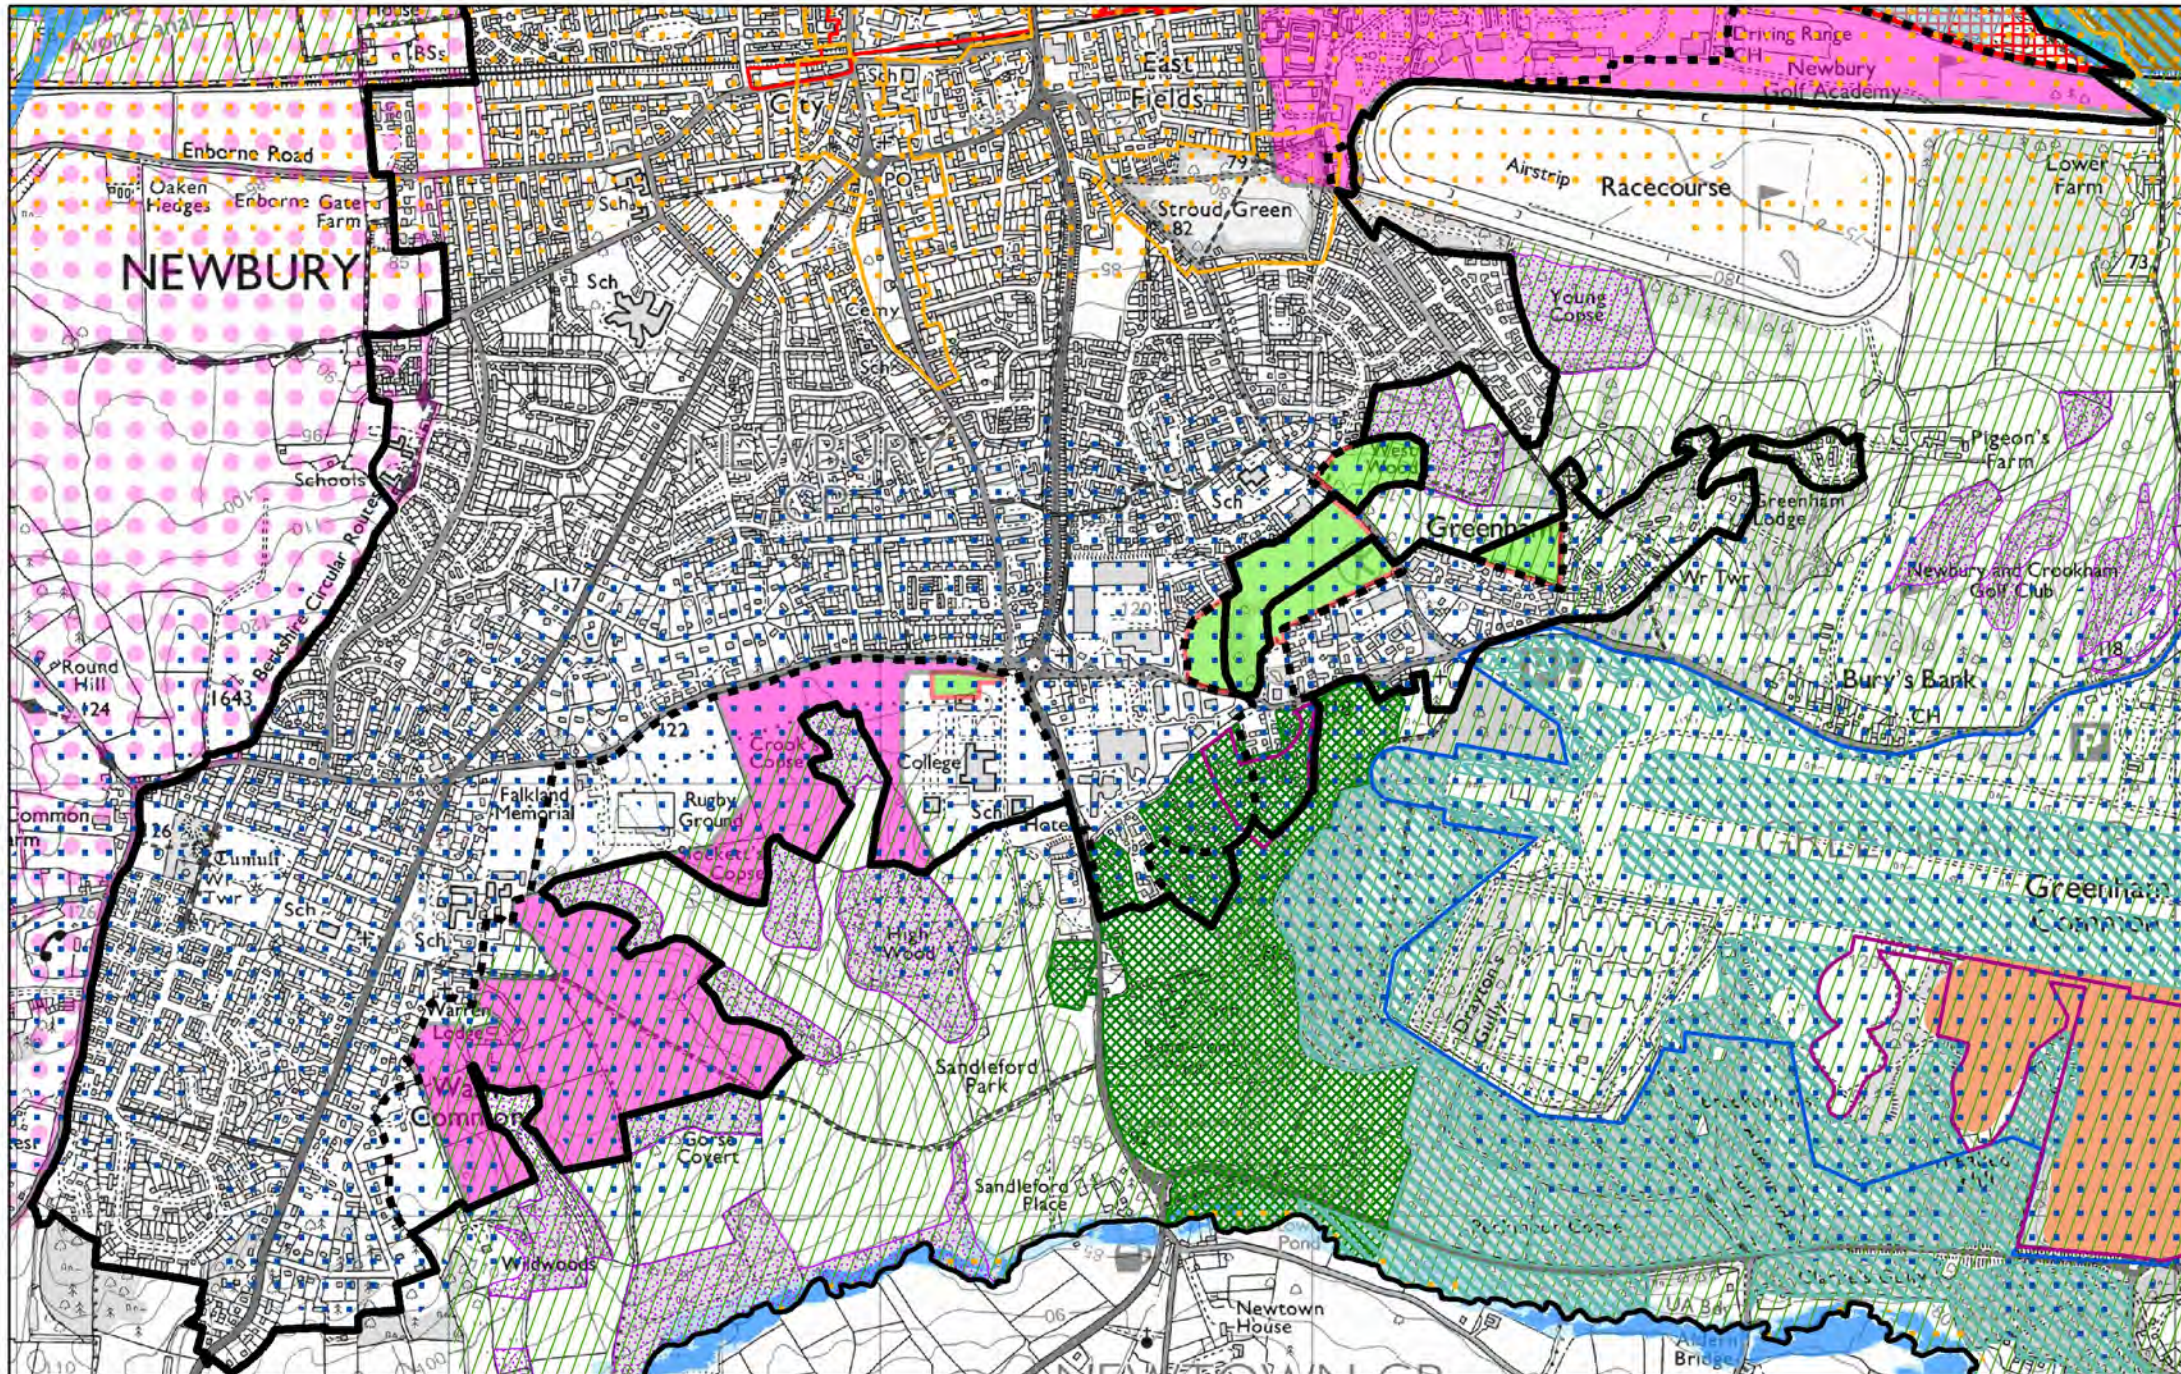

Proposals Map

The proposals map is based on the Core Strategy Proposals Map and uses the same layers.

It has been updated to show the proposed settlement boundary and proposed sites for allocation, as well as the most up to date flood zone data.

Proposals Map Legend

	DISTRICT BOUNDARY		FLOOD ZONE 3 (as of October 2015)
	CURRENT SETTLEMENT BOUNDARIES		FLOOD ZONE 2 (as of October 2015)
	PROPOSED SETTLEMENT BOUNDARIES		PRIMARY SHOPPING FRONTAGES
	CONSERVATION AREAS		RETAIL AREAS AND WAREHOUSING
	TOWN CENTRE COMMERCIAL AREA		RAIL INDUSTRY THEALE
	ROAD SCHEMES		PROTECTED EMPLOYMENT AREAS
	LOCAL GEOLOGICAL SITES		PARKWAY AND THE WHARF
	LOCAL GEOLOGICAL SITES		NEWBURY BATTLEFIELD
	DRIFT GEOLOGY PLATEAU GRAVEL*		JUNCTION 13 CHIEVELEY
	DRIFT GEOLOGY PLATEAU GRAVEL*		GREENHAM COMMON COMMERCIAL AREA
	MINERAL PREFERED AREAS		ALLOCATED STRATEGIC SITE
	WASTE PREFERED AREAS		PROPOSED SITE FOR ALLOCATION
	GREENHAM AND CROOKHAM COMMONS		INNER LANDUSE PLANNING CONSULTATION ZONE
	SPECIAL AREAS OF CONSERVATION		MIDDLE LANDUSE PLANNING CONSULTATION ZONE
	SITES OF SPECIAL SCIENTIFIC INTEREST		OUTER LANDUSE PLANNING CONSULTATION ZONE
	AREAS OF OUTSTANDING NATURAL BEAUTY		
	THAMES BASIN HEATH SPA 5km BOUNDARY		
	THAMES BASIN HEATH SPA 7km BOUNDARY		
	LOCAL WILDLIFE SITES		
	BIODIVERSITY OPPORTUNITY AREAS		
	HISTORIC PARKS AND GARDENS		
	CRITICAL DRAINAGE AREAS		
	KENNET AND AVON CANAL		

*Policies 8, 10, 11, 12, 13, 14 of the Replacement Minerals Local Plan for Berkshire (Saved Policies 24th September 2007).

Proposals Map - Newbury (North)

19/10/2015

1:17500

Proposals Map - Newbury (South)

19/10/2015

1:17500

Proposals Map - Thatcham

19/10/2015

1:15000

Proposals Map - EUA (Calcot)

19/10/2015

1:11000