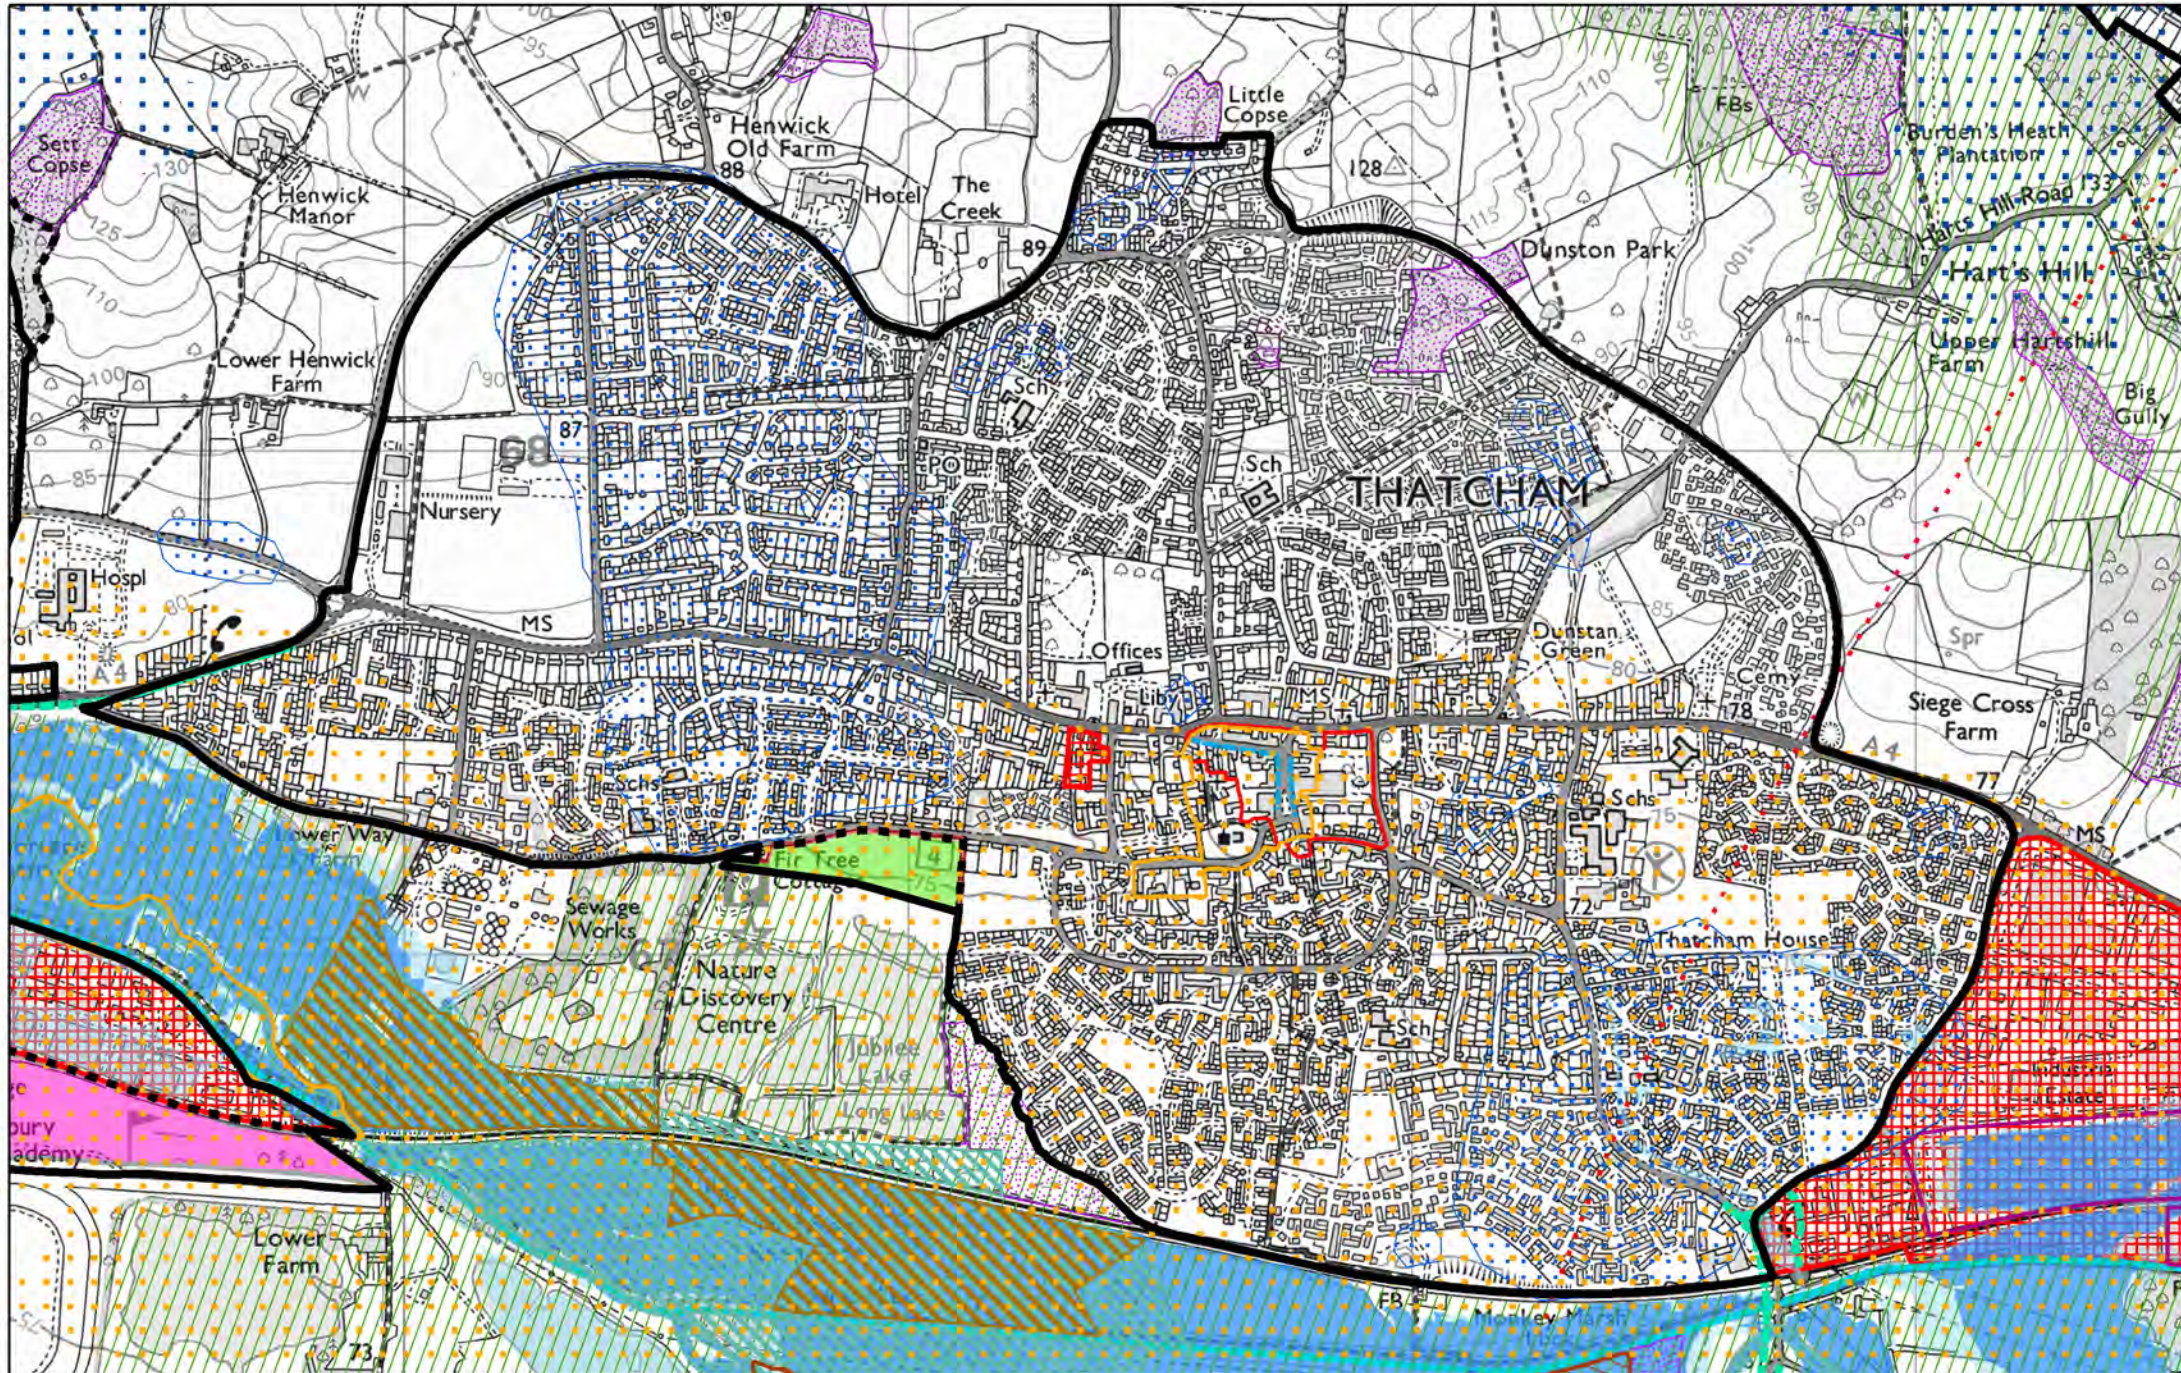

Proposals Map

The proposals map is based on the Core Strategy Proposals Map and uses the same layers.

It has been updated to show the proposed settlement boundary and proposed sites for allocation, as well as the most up to date flood zone data.

Proposals Map Legend

	DISTRICT BOUNDARY		FLOOD ZONE 3 (as of October 2015)
	CURRENT SETTLEMENT BOUNDARIES		FLOOD ZONE 2 (as of October 2015)
	PROPOSED SETTLEMENT BOUNDARIES		PRIMARY SHOPPING FRONTAGES
	CONSERVATION AREAS		RETAIL AREAS AND WAREHOUSING
	TOWN CENTRE COMMERCIAL AREA		RAIL INDUSTRY THEALE
	ROAD SCHEMES		PROTECTED EMPLOYMENT AREAS
	LOCAL GEOLOGICAL SITES		PARKWAY AND THE WHARF
	LOCAL GEOLOGICAL SITES		NEWBURY BATTLEFIELD
	DRIFT GEOLOGY PLATEAU GRAVEL*		JUNCTION 13 CHIEVELEY
	DRIFT GEOLOGY PLATEAU GRAVEL*		GREENHAM COMMON COMMERCIAL AREA
	MINERAL PREFERED AREAS		ALLOCATED STRATEGIC SITE
	WASTE PREFERED AREAS		PROPOSED SITE FOR ALLOCATION
	GREENHAM AND CROOKHAM COMMONS		INNER LANDUSE PLANNING CONSULTATION ZONE
	SPECIAL AREAS OF CONSERVATION		MIDDLE LANDUSE PLANNING CONSULTATION ZONE
	SITES OF SPECIAL SCIENTIFIC INTEREST		OUTER LANDUSE PLANNING CONSULTATION ZONE
	AREAS OF OUTSTANDING NATURAL BEAUTY		
	THAMES BASIN HEATH SPA 5km BOUNDARY		
	THAMES BASIN HEATH SPA 7km BOUNDARY		
	LOCAL WILDLIFE SITES		
	BIODIVERSITY OPPORTUNITY AREAS		
	HISTORIC PARKS AND GARDENS		
	CRITICAL DRAINAGE AREAS		
	KENNET AND AVON CANAL		

*Policies 8, 10, 11, 12, 13, 14 of the Replacement Minerals Local Plan for Berkshire (Saved Policies 24th September 2007).

Proposals Map - Newbury (North)

19/10/2015

1:17500

Proposals Map - Newbury (South)

19/10/2015

1:17500

Proposals Map - Thatcham

19/10/2015

1:15000

Proposals Map - EUA (Calcot)

19/10/2015

1:11000