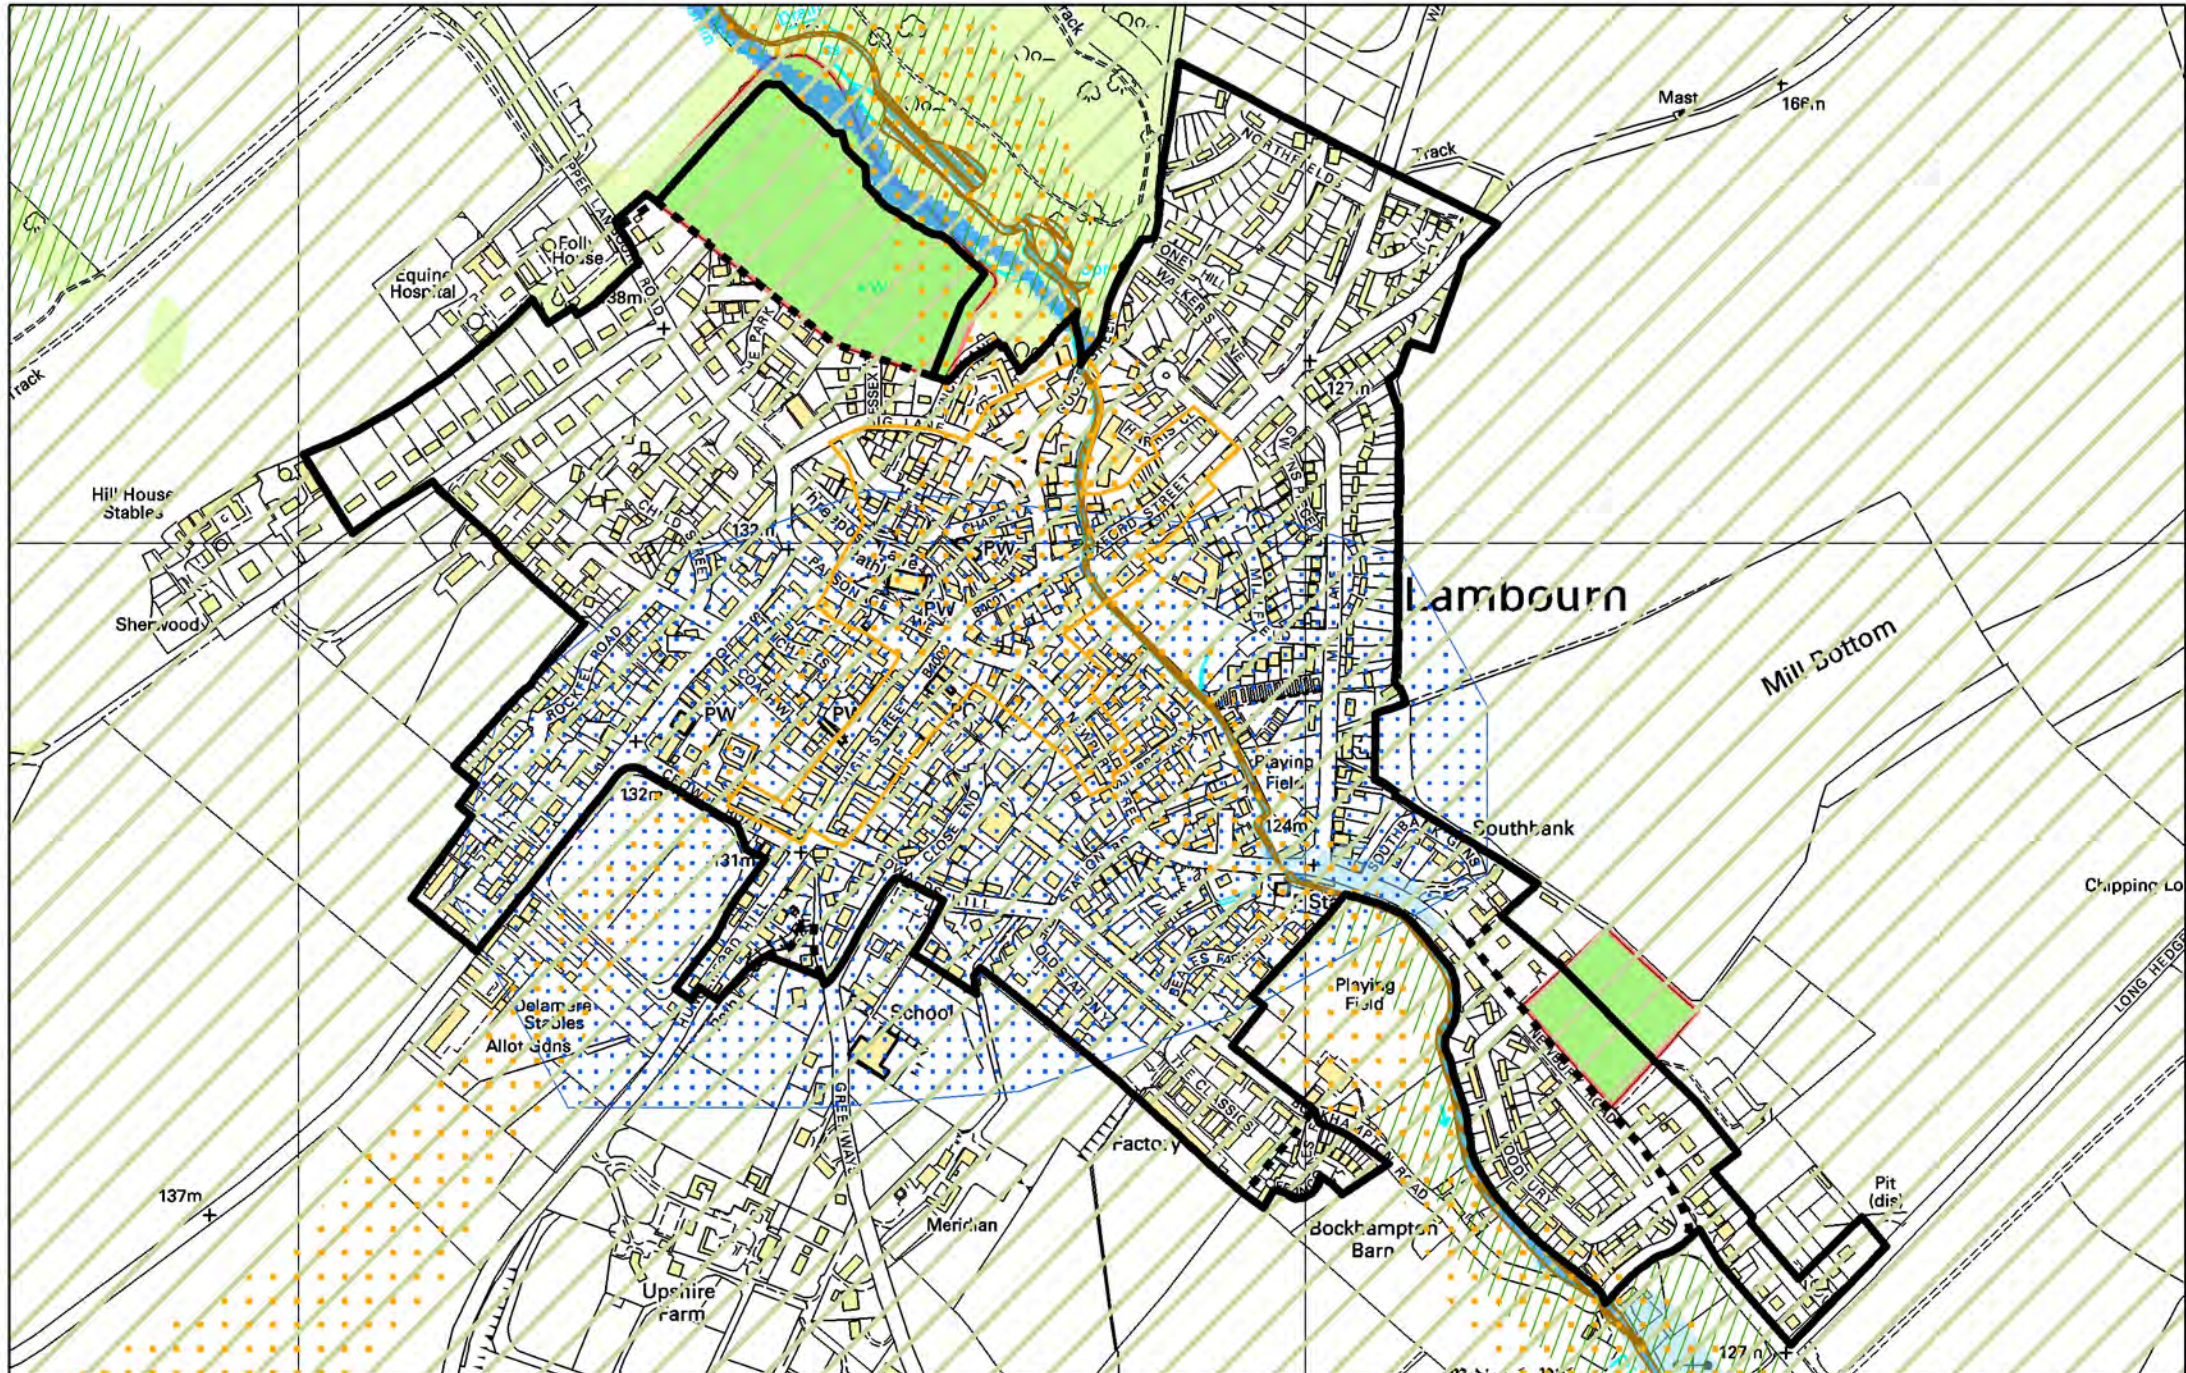

Proposals Map

The proposals map is based on the Core Strategy Proposals Map and uses the same layers.

It has been updated to show the proposed settlement boundary and proposed sites for allocation, as well as the most up to date flood zone data.

Proposals Map Legend

	DISTRICT BOUNDARY		FLOOD ZONE 3 (as of October 2015)
	CURRENT SETTLEMENT BOUNDARIES		FLOOD ZONE 2 (as of October 2015)
	PROPOSED SETTLEMENT BOUNDARIES		PRIMARY SHOPPING FRONTAGES
	CONSERVATION AREAS		RETAIL AREAS AND WAREHOUSING
	TOWN CENTRE COMMERCIAL AREA		RAIL INDUSTRY THEALE
	ROAD SCHEMES		PROTECTED EMPLOYMENT AREAS
	LOCAL GEOLOGICAL SITES		PARKWAY AND THE WHARF
	LOCAL GEOLOGICAL SITES		NEWBURY BATTLEFIELD
	DRIFT GEOLOGY PLATEAU GRAVEL*		JUNCTION 13 CHIEVELEY
	DRIFT GEOLOGY PLATEAU GRAVEL*		GREENHAM COMMON COMMERCIAL AREA
	MINERAL PREFERED AREAS		ALLOCATED STRATEGIC SITE
	WASTE PREFERED AREAS		PROPOSED SITE FOR ALLOCATION
	GREENHAM AND CROOKHAM COMMONS		INNER LANDUSE PLANNING CONSULTATION ZONE
	SPECIAL AREAS OF CONSERVATION		MIDDLE LANDUSE PLANNING CONSULTATION ZONE
	SITES OF SPECIAL SCIENTIFIC INTEREST		OUTER LANDUSE PLANNING CONSULTATION ZONE
	AREAS OF OUTSTANDING NATURAL BEAUTY		
	THAMES BASIN HEATH SPA 5km BOUNDARY		
	THAMES BASIN HEATH SPA 7km BOUNDARY		
	LOCAL WILDLIFE SITES		
	BIODIVERSITY OPPORTUNITY AREAS		
	HISTORIC PARKS AND GARDENS		
	CRITICAL DRAINAGE AREAS		
	KENNET AND AVON CANAL		

1:9953

Proposals Map - Woolhampton

19/10/2015

1:4487

Proposals Map - Lambourn

19/10/2015

1:7500

Proposals Map - Pangbourne

Proposals Map - Hermitage

19/10/2015

1:6988