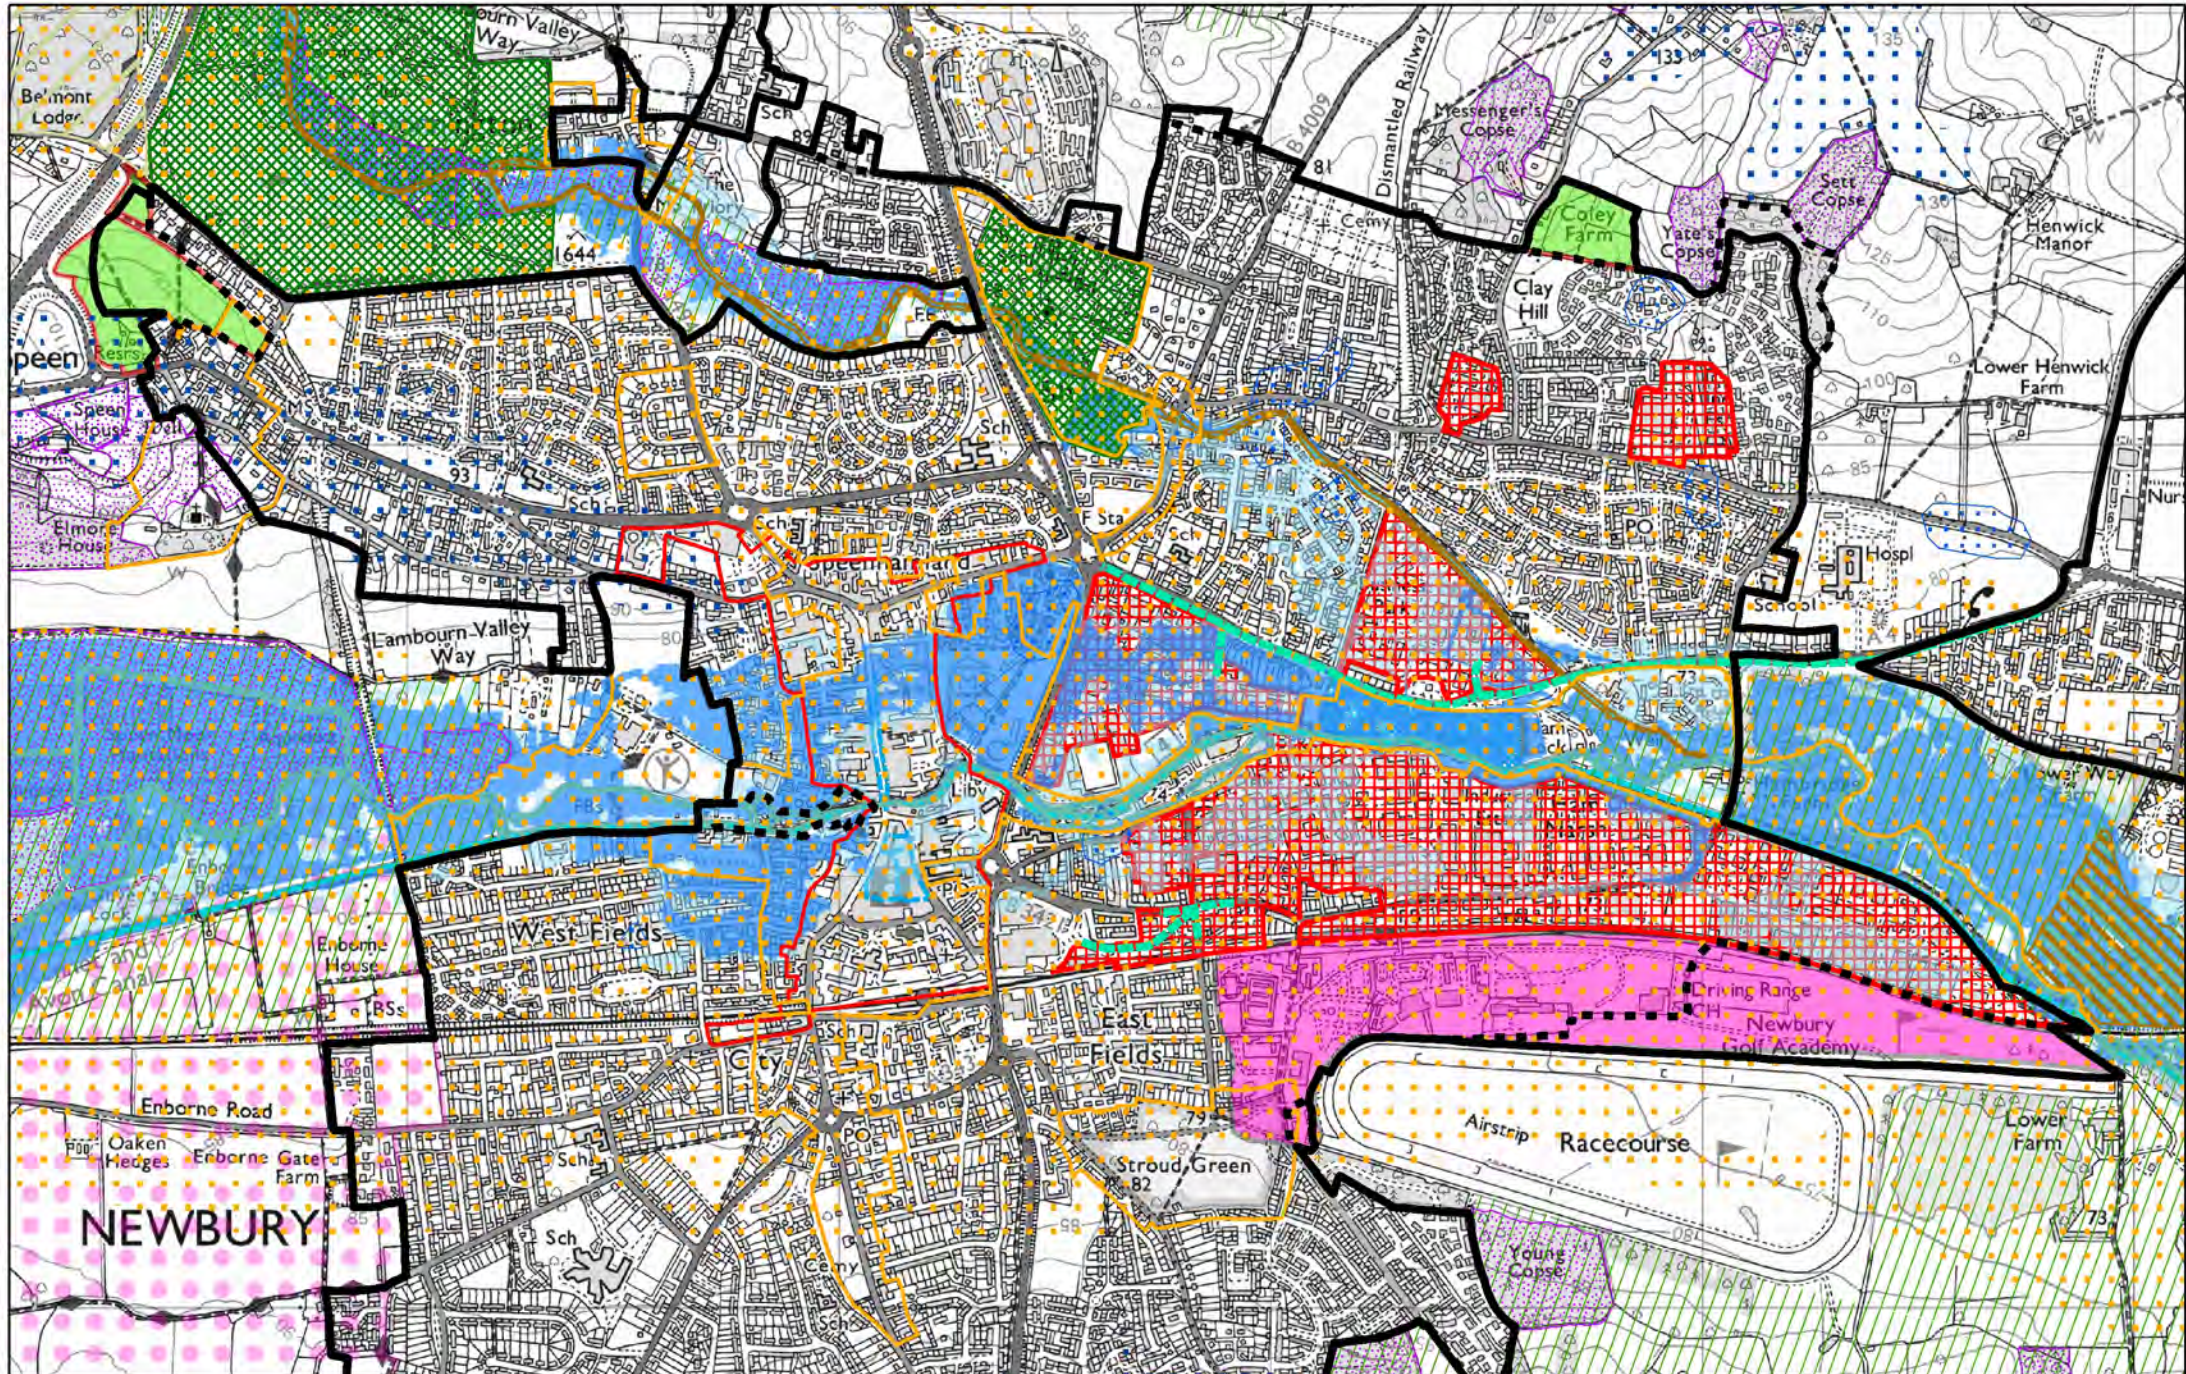

Proposals Map

The proposals map is based on the Core Strategy Proposals Map and uses the same layers.

It has been updated to show the proposed settlement boundary and proposed sites for allocation, as well as the most up to date flood zone data.

Proposals Map Legend

	DISTRICT BOUNDARY		FLOOD ZONE 3 (as of October 2015)
	CURRENT SETTLEMENT BOUNDARIES		FLOOD ZONE 2 (as of October 2015)
	PROPOSED SETTLEMENT BOUNDARIES		PRIMARY SHOPPING FRONTAGES
	CONSERVATION AREAS		RETAIL AREAS AND WAREHOUSING
	TOWN CENTRE COMMERCIAL AREA		RAIL INDUSTRY THEALE
	ROAD SCHEMES		PROTECTED EMPLOYMENT AREAS
	LOCAL GEOLOGICAL SITES		PARKWAY AND THE WHARF
	LOCAL GEOLOGICAL SITES		NEWBURY BATTLEFIELD
	DRIFT GEOLOGY PLATEAU GRAVEL*		JUNCTION 13 CHIEVELEY
	DRIFT GEOLOGY PLATEAU GRAVEL*		GREENHAM COMMON COMMERCIAL AREA
	MINERAL PREFERED AREAS		ALLOCATED STRATEGIC SITE
	WASTE PREFERED AREAS		PROPOSED SITE FOR ALLOCATION
	GREENHAM AND CROOKHAM COMMONS		INNER LANDUSE PLANNING CONSULTATION ZONE
	SPECIAL AREAS OF CONSERVATION		MIDDLE LANDUSE PLANNING CONSULTATION ZONE
	SITES OF SPECIAL SCIENTIFIC INTEREST		OUTER LANDUSE PLANNING CONSULTATION ZONE
	AREAS OF OUTSTANDING NATURAL BEAUTY		
	THAMES BASIN HEATH SPA 5km BOUNDARY		
	THAMES BASIN HEATH SPA 7km BOUNDARY		
	LOCAL WILDLIFE SITES		
	BIODIVERSITY OPPORTUNITY AREAS		
	HISTORIC PARKS AND GARDENS		
	CRITICAL DRAINAGE AREAS		
	KENNET AND AVON CANAL		

*Policies 8, 10, 11, 12, 13, 14 of the Replacement Minerals Local Plan for Berkshire (Saved Policies 24th September 2007).

Proposals Map - Newbury (North)

19/10/2015

1:17500

Proposals Map - Newbury (South)

19/10/2015

1:17500

Proposals Map - Thatcham

19/10/2015

1:15000

Proposals Map - EUA (Calcot)

19/10/2015

1:11000