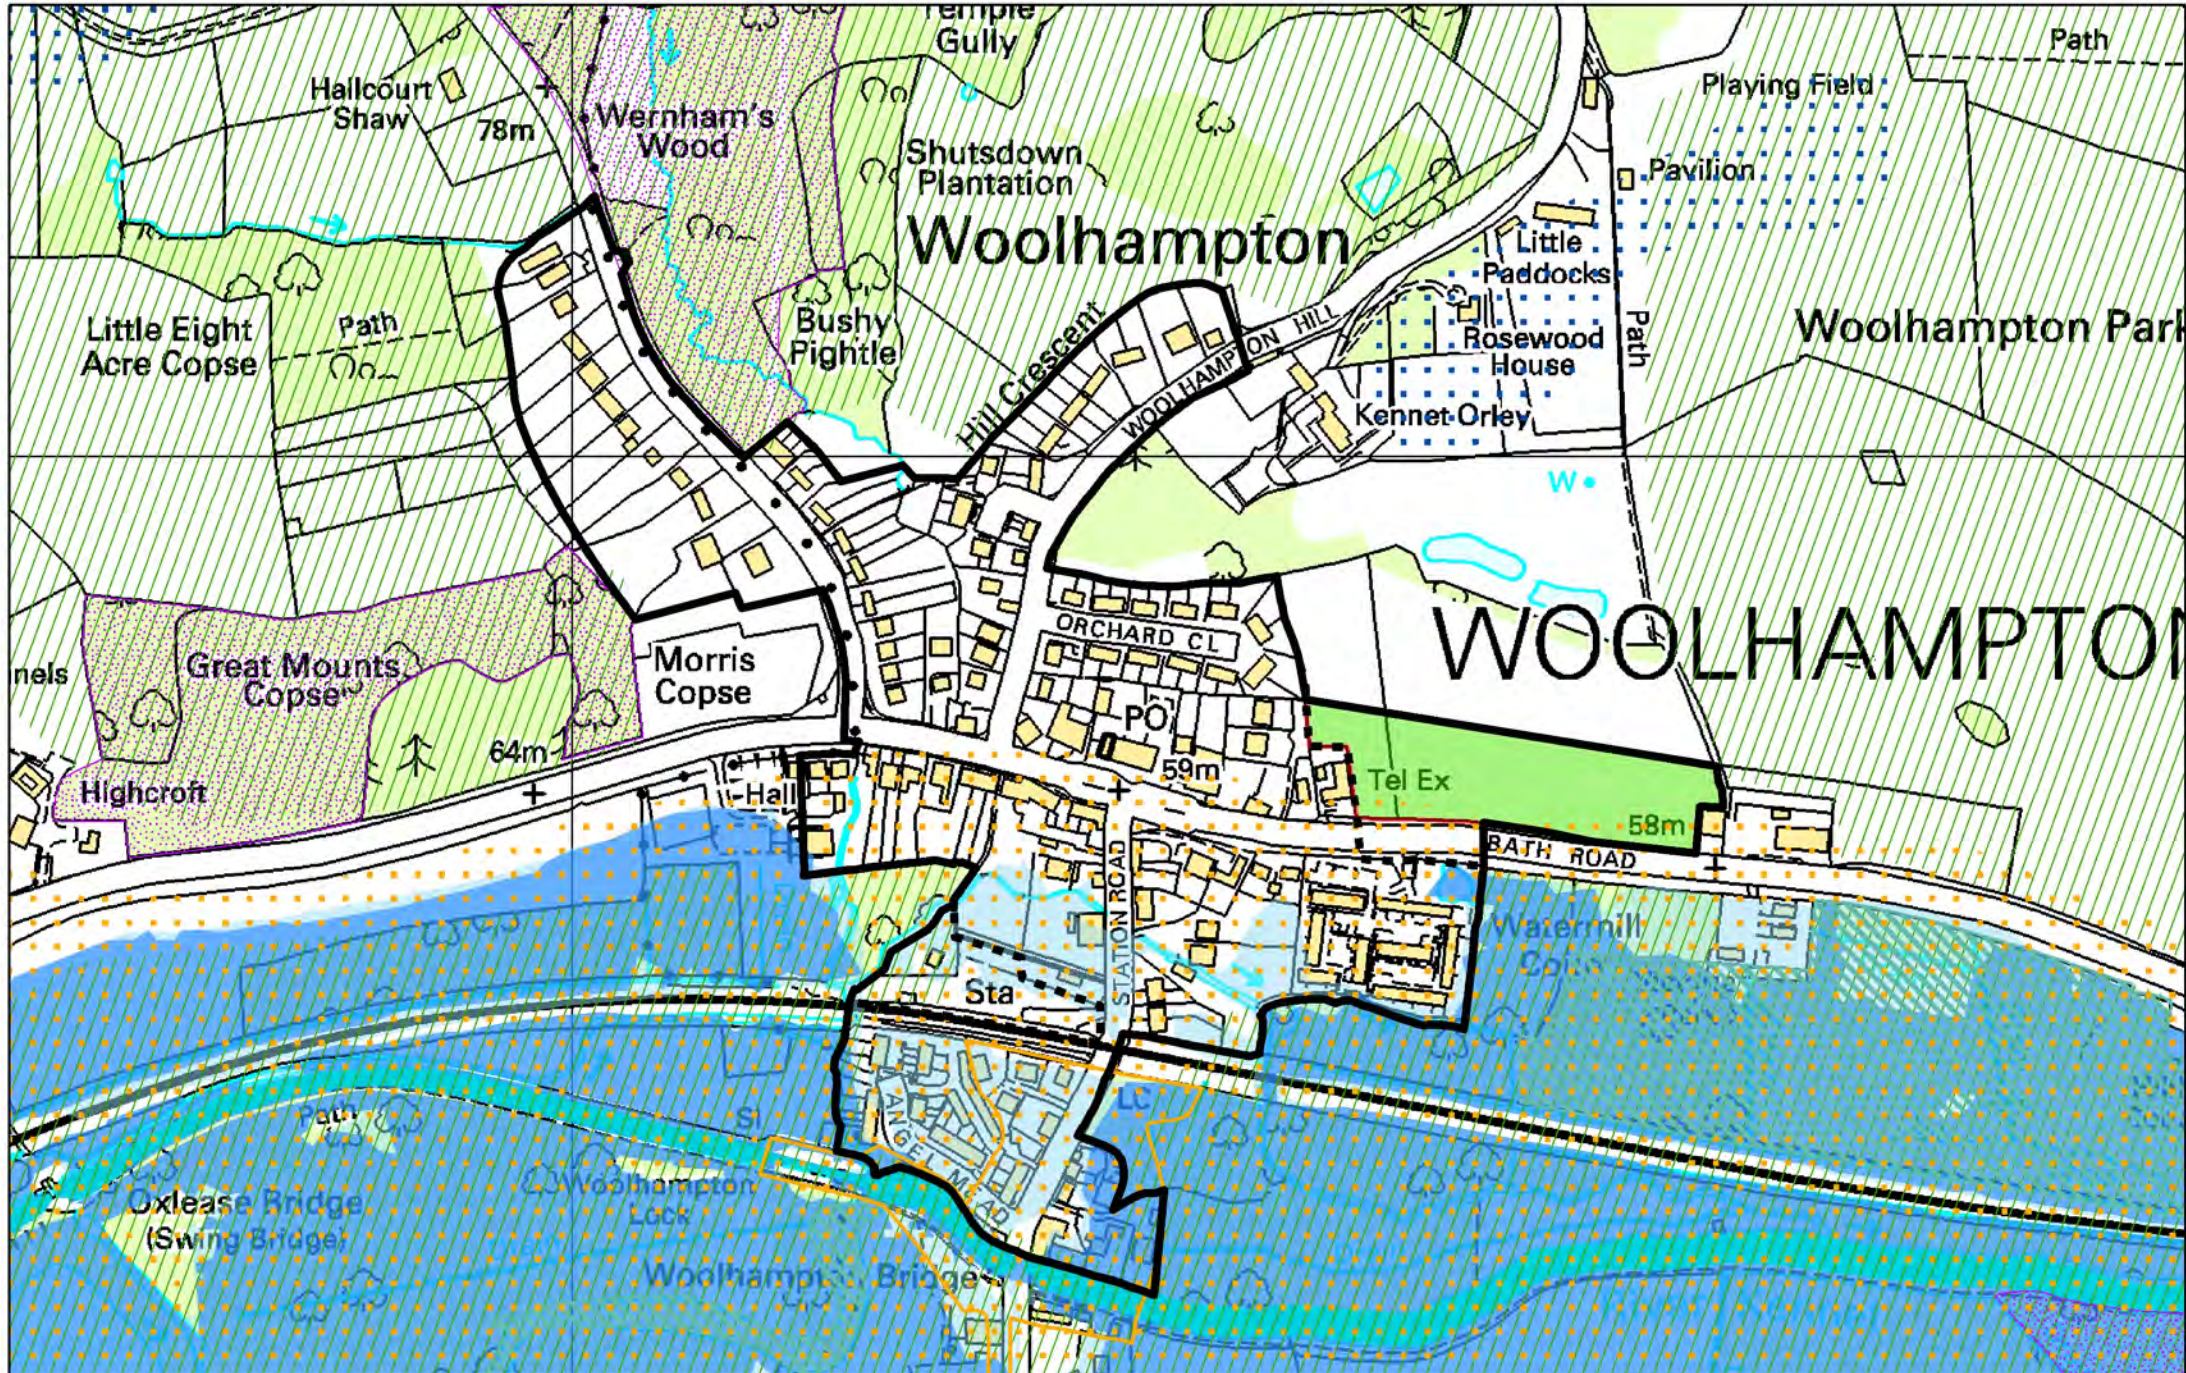

Proposals Map

The proposals map is based on the Core Strategy Proposals Map and uses the same layers.

It has been updated to show the proposed settlement boundary and proposed sites for allocation, as well as the most up to date flood zone data.

Proposals Map Legend

	DISTRICT BOUNDARY		FLOOD ZONE 3 (as of October 2015)
	CURRENT SETTLEMENT BOUNDARIES		FLOOD ZONE 2 (as of October 2015)
	PROPOSED SETTLEMENT BOUNDARIES		PRIMARY SHOPPING FRONTAGES
	CONSERVATION AREAS		RETAIL AREAS AND WAREHOUSING
	TOWN CENTRE COMMERCIAL AREA		RAIL INDUSTRY THEALE
	ROAD SCHEMES		PROTECTED EMPLOYMENT AREAS
	LOCAL GEOLOGICAL SITES		PARKWAY AND THE WHARF
	LOCAL GEOLOGICAL SITES		NEWBURY BATTLEFIELD
	DRIFT GEOLOGY PLATEAU GRAVEL*		JUNCTION 13 CHIEVELEY
	DRIFT GEOLOGY PLATEAU GRAVEL*		GREENHAM COMMON COMMERCIAL AREA
	MINERAL PREFERED AREAS		ALLOCATED STRATEGIC SITE
	WASTE PREFERED AREAS		PROPOSED SITE FOR ALLOCATION
	GREENHAM AND CROOKHAM COMMONS		INNER LANDUSE PLANNING CONSULTATION ZONE
	SPECIAL AREAS OF CONSERVATION		MIDDLE LANDUSE PLANNING CONSULTATION ZONE
	SITES OF SPECIAL SCIENTIFIC INTEREST		OUTER LANDUSE PLANNING CONSULTATION ZONE
	AREAS OF OUTSTANDING NATURAL BEAUTY		
	THAMES BASIN HEATH SPA 5km BOUNDARY		
	THAMES BASIN HEATH SPA 7km BOUNDARY		
	LOCAL WILDLIFE SITES		
	BIODIVERSITY OPPORTUNITY AREAS		
	HISTORIC PARKS AND GARDENS		
	CRITICAL DRAINAGE AREAS		
	KENNET AND AVON CANAL		

Proposals Map - EUA (Purley-on-Thames)

19/10/2015

1:8907

Proposals Map - Theale

19/10/2015

1:6500

Proposals Map - Burghfield Common

19/10/2015

1:9953

Proposals Map - Woolhampton

19/10/2015

1:4487

Proposals Map - Lambourn

19/10/2015

1:7500

Proposals Map - Pangbourne