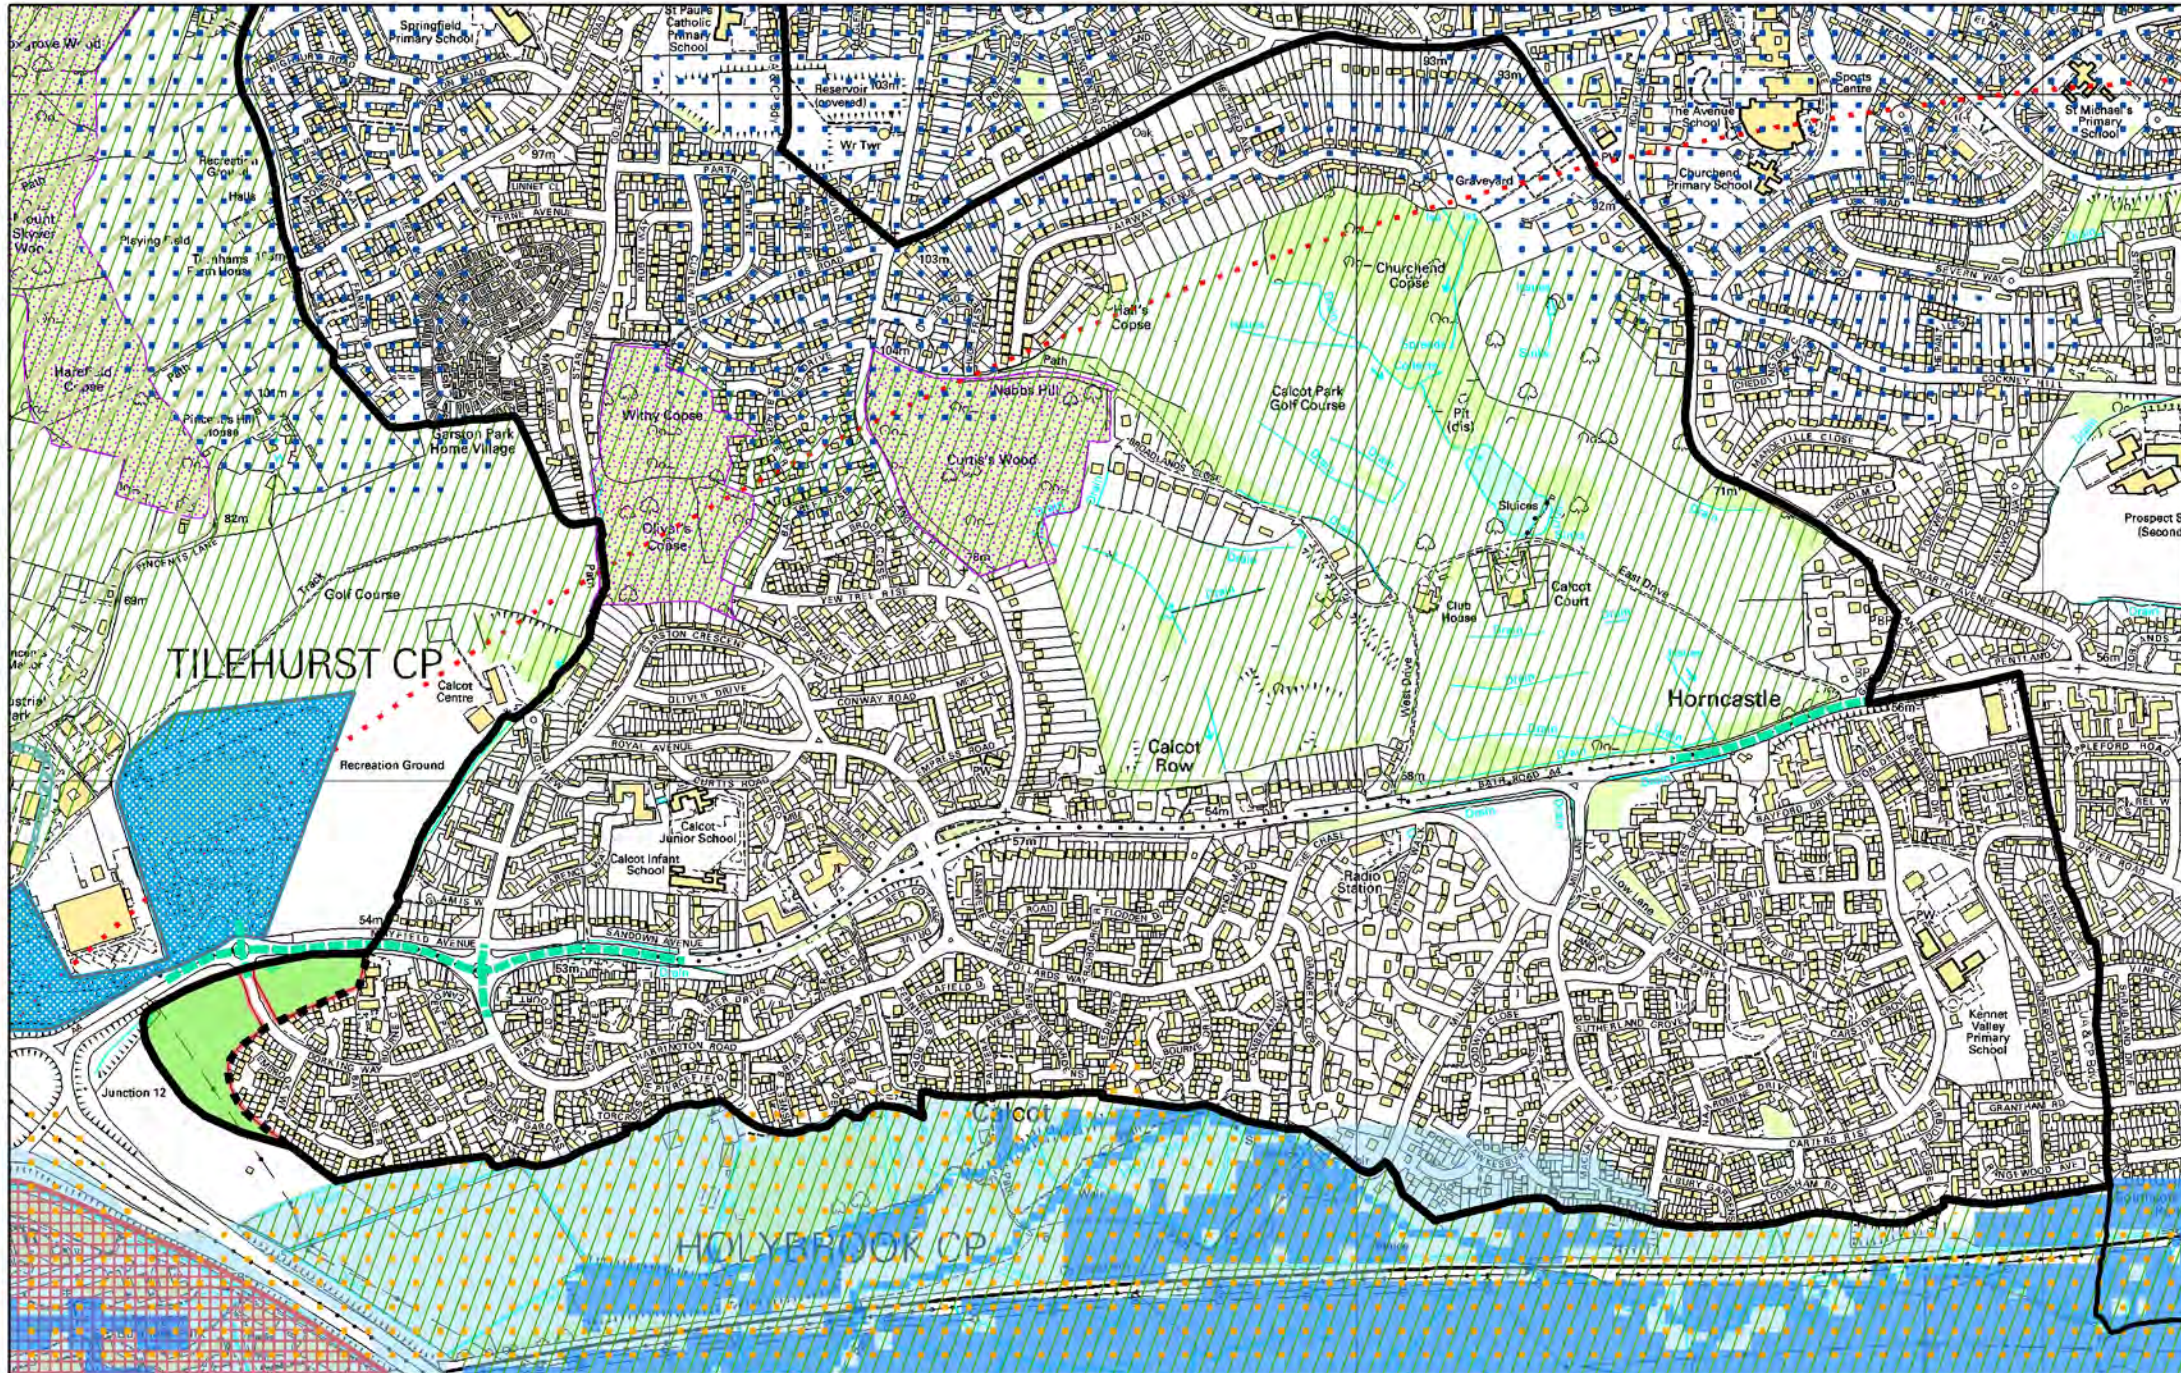

Proposals Map

The proposals map is based on the Core Strategy Proposals Map and uses the same layers.

It has been updated to show the proposed settlement boundary and proposed sites for allocation, as well as the most up to date flood zone data.

Proposals Map Legend

	DISTRICT BOUNDARY		FLOOD ZONE 3 (as of October 2015)
	CURRENT SETTLEMENT BOUNDARIES		FLOOD ZONE 2 (as of October 2015)
	PROPOSED SETTLEMENT BOUNDARIES		PRIMARY SHOPPING FRONTAGES
	CONSERVATION AREAS		RETAIL AREAS AND WAREHOUSING
	TOWN CENTRE COMMERCIAL AREA		RAIL INDUSTRY THEALE
	ROAD SCHEMES		PROTECTED EMPLOYMENT AREAS
	LOCAL GEOLOGICAL SITES		PARKWAY AND THE WHARF
	LOCAL GEOLOGICAL SITES		NEWBURY BATTLEFIELD
	DRIFT GEOLOGY PLATEAU GRAVEL*		JUNCTION 13 CHIEVELEY
	DRIFT GEOLOGY PLATEAU GRAVEL*		GREENHAM COMMON COMMERCIAL AREA
	MINERAL PREFERED AREAS		ALLOCATED STRATEGIC SITE
	WASTE PREFERED AREAS		PROPOSED SITE FOR ALLOCATION
	GREENHAM AND CROOKHAM COMMONS		INNER LANDUSE PLANNING CONSULTATION ZONE
	SPECIAL AREAS OF CONSERVATION		MIDDLE LANDUSE PLANNING CONSULTATION ZONE
	SITES OF SPECIAL SCIENTIFIC INTEREST		OUTER LANDUSE PLANNING CONSULTATION ZONE
	AREAS OF OUTSTANDING NATURAL BEAUTY		
	THAMES BASIN HEATH SPA 5km BOUNDARY		
	THAMES BASIN HEATH SPA 7km BOUNDARY		
	LOCAL WILDLIFE SITES		
	BIODIVERSITY OPPORTUNITY AREAS		
	HISTORIC PARKS AND GARDENS		
	CRITICAL DRAINAGE AREAS		
	KENNET AND AVON CANAL		

*Policies 8, 10, 11, 12, 13, 14 of the Replacement Minerals Local Plan for Berkshire (Saved Policies 24th September 2007).

Proposals Map - Newbury (North)

19/10/2015

1:17500

Proposals Map - Newbury (South)

19/10/2015

1:17500

Proposals Map - Thatcham

19/10/2015

1:15000

Proposals Map - EUA (Calcot)

19/10/2015

1:11000