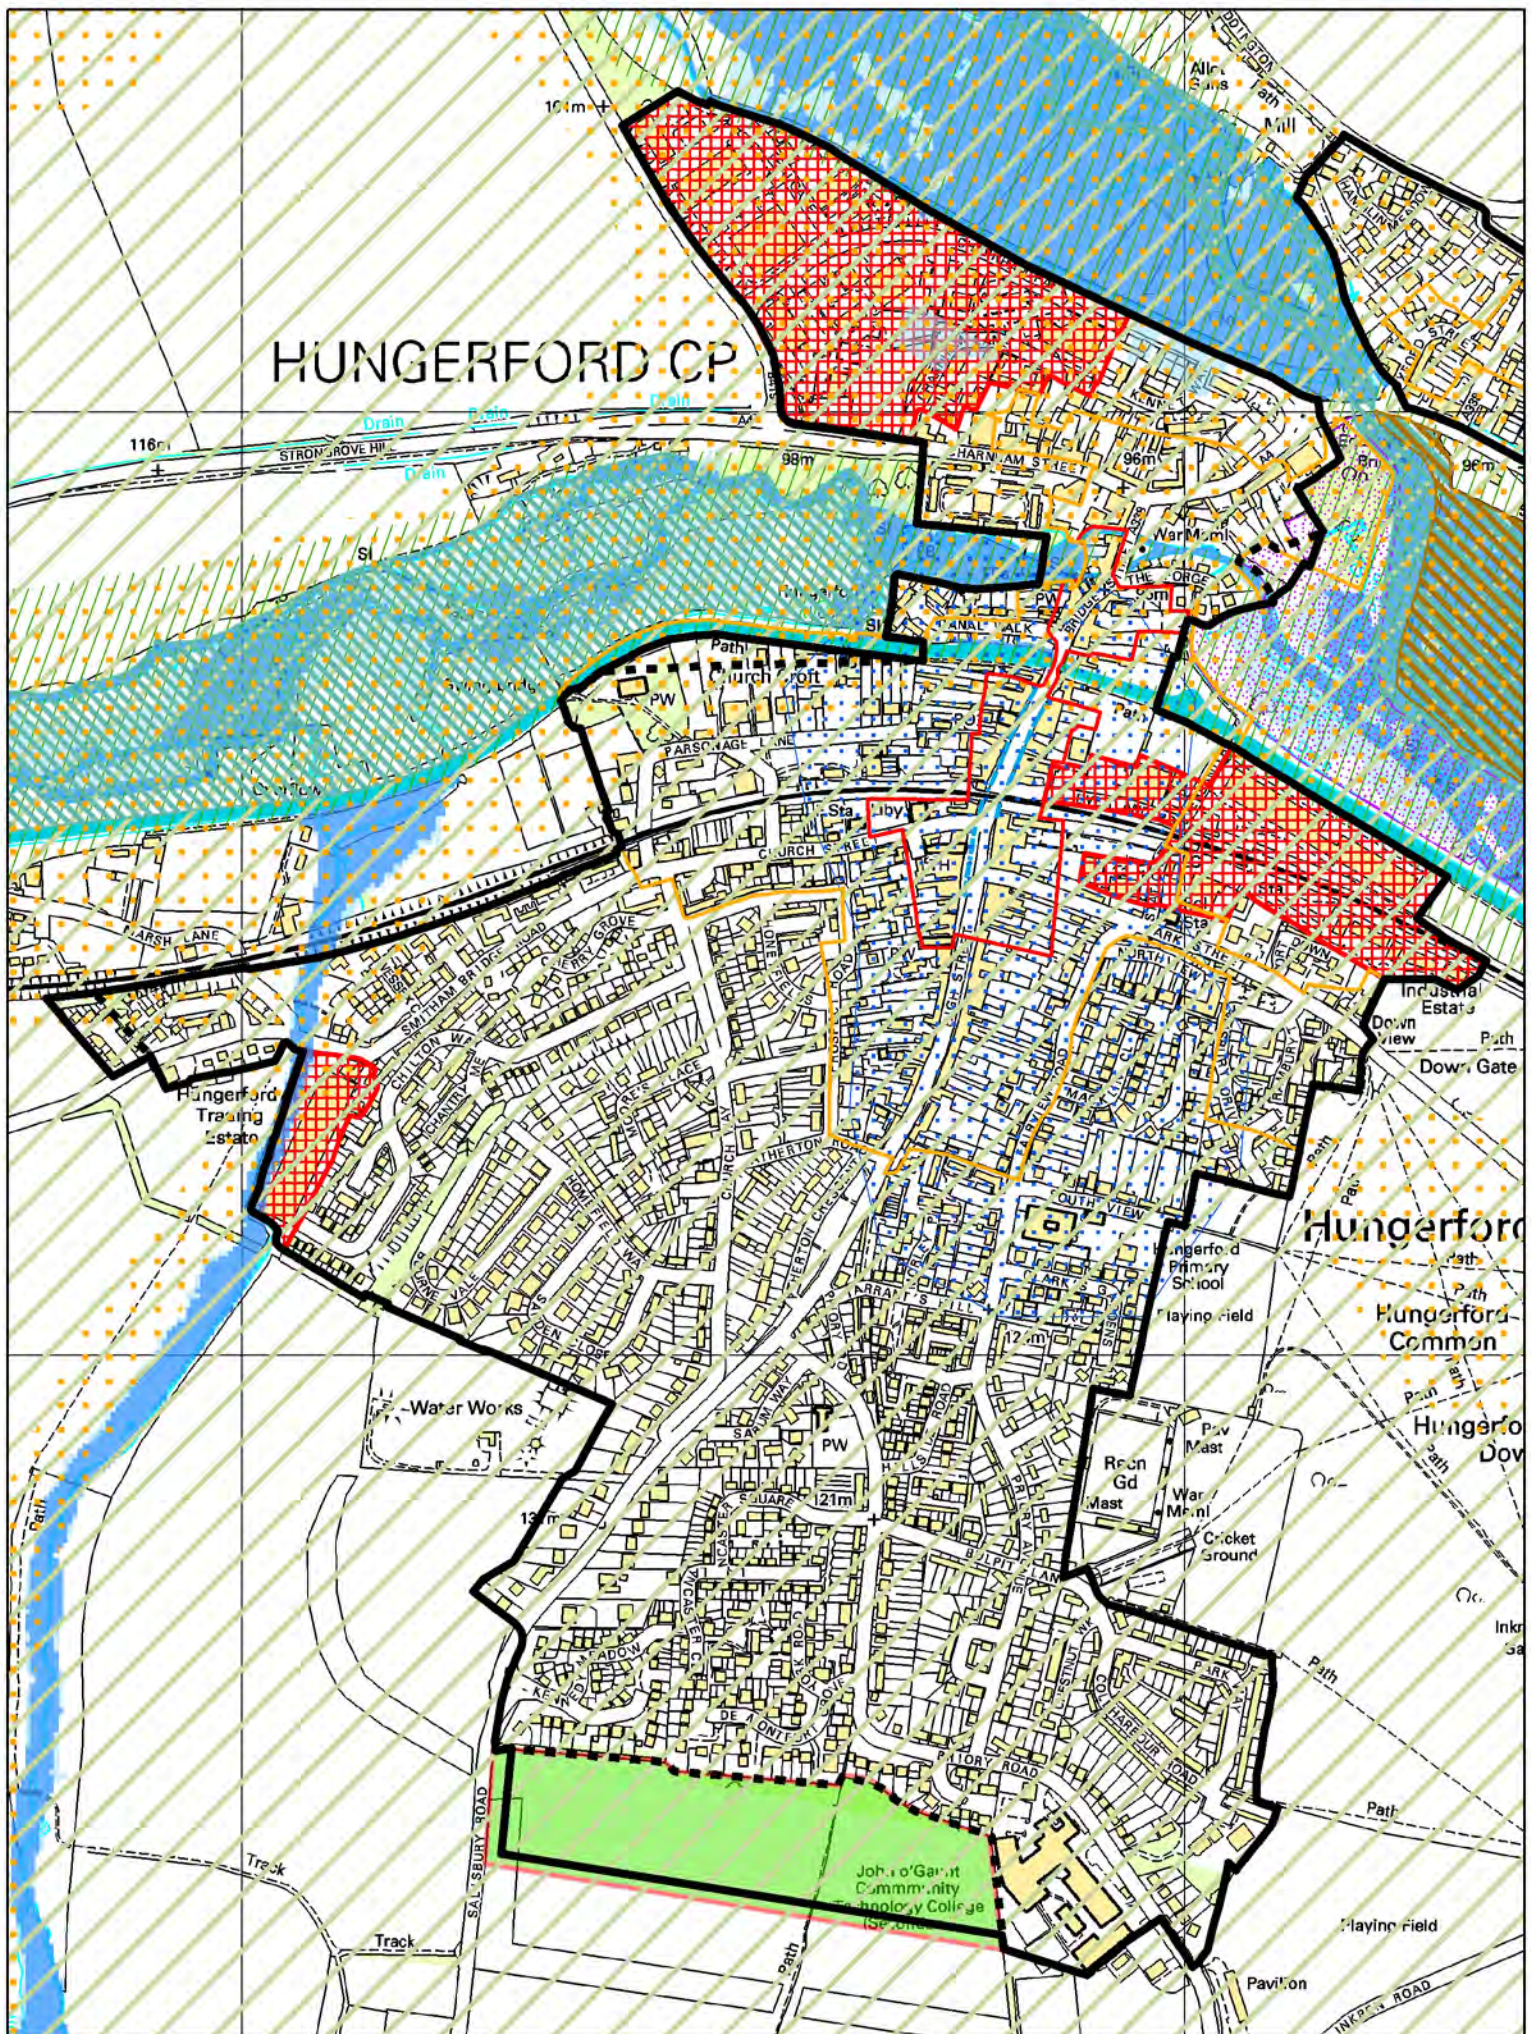

Proposals Map

The proposals map is based on the Core Strategy Proposals Map and uses the same layers.

It has been updated to show the proposed settlement boundary and proposed sites for allocation, as well as the most up to date flood zone data.

Proposals Map Legend

	DISTRICT BOUNDARY		FLOOD ZONE 3 (as of October 2015)
	CURRENT SETTLEMENT BOUNDARIES		FLOOD ZONE 2 (as of October 2015)
	PROPOSED SETTLEMENT BOUNDARIES		PRIMARY SHOPPING FRONTAGES
	CONSERVATION AREAS		RETAIL AREAS AND WAREHOUSING
	TOWN CENTRE COMMERCIAL AREA		RAIL INDUSTRY THEALE
	ROAD SCHEMES		PROTECTED EMPLOYMENT AREAS
	LOCAL GEOLOGICAL SITES		PARKWAY AND THE WHARF
	LOCAL GEOLOGICAL SITES		NEWBURY BATTLEFIELD
	DRIFT GEOLOGY PLATEAU GRAVEL*		JUNCTION 13 CHIEVELEY
	DRIFT GEOLOGY PLATEAU GRAVEL*		GREENHAM COMMON COMMERCIAL AREA
	MINERAL PREFERED AREAS		ALLOCATED STRATEGIC SITE
	WASTE PREFERED AREAS		PROPOSED SITE FOR ALLOCATION
	GREENHAM AND CROOKHAM COMMONS		INNER LANDUSE PLANNING CONSULTATION ZONE
	SPECIAL AREAS OF CONSERVATION		MIDDLE LANDUSE PLANNING CONSULTATION ZONE
	SITES OF SPECIAL SCIENTIFIC INTEREST		OUTER LANDUSE PLANNING CONSULTATION ZONE
	AREAS OF OUTSTANDING NATURAL BEAUTY		
	THAMES BASIN HEATH SPA 5km BOUNDARY		
	THAMES BASIN HEATH SPA 7km BOUNDARY		
	LOCAL WILDLIFE SITES		
	BIODIVERSITY OPPORTUNITY AREAS		
	HISTORIC PARKS AND GARDENS		
	CRITICAL DRAINAGE AREAS		
	KENNET AND AVON CANAL		

1:9953

Proposals Map - Woolhampton

19/10/2015

1:4487

Proposals Map - Lambourn

19/10/2015

1:7500

Proposals Map - Pangbourne

Proposals Map - Hermitage

19/10/2015

1:6988