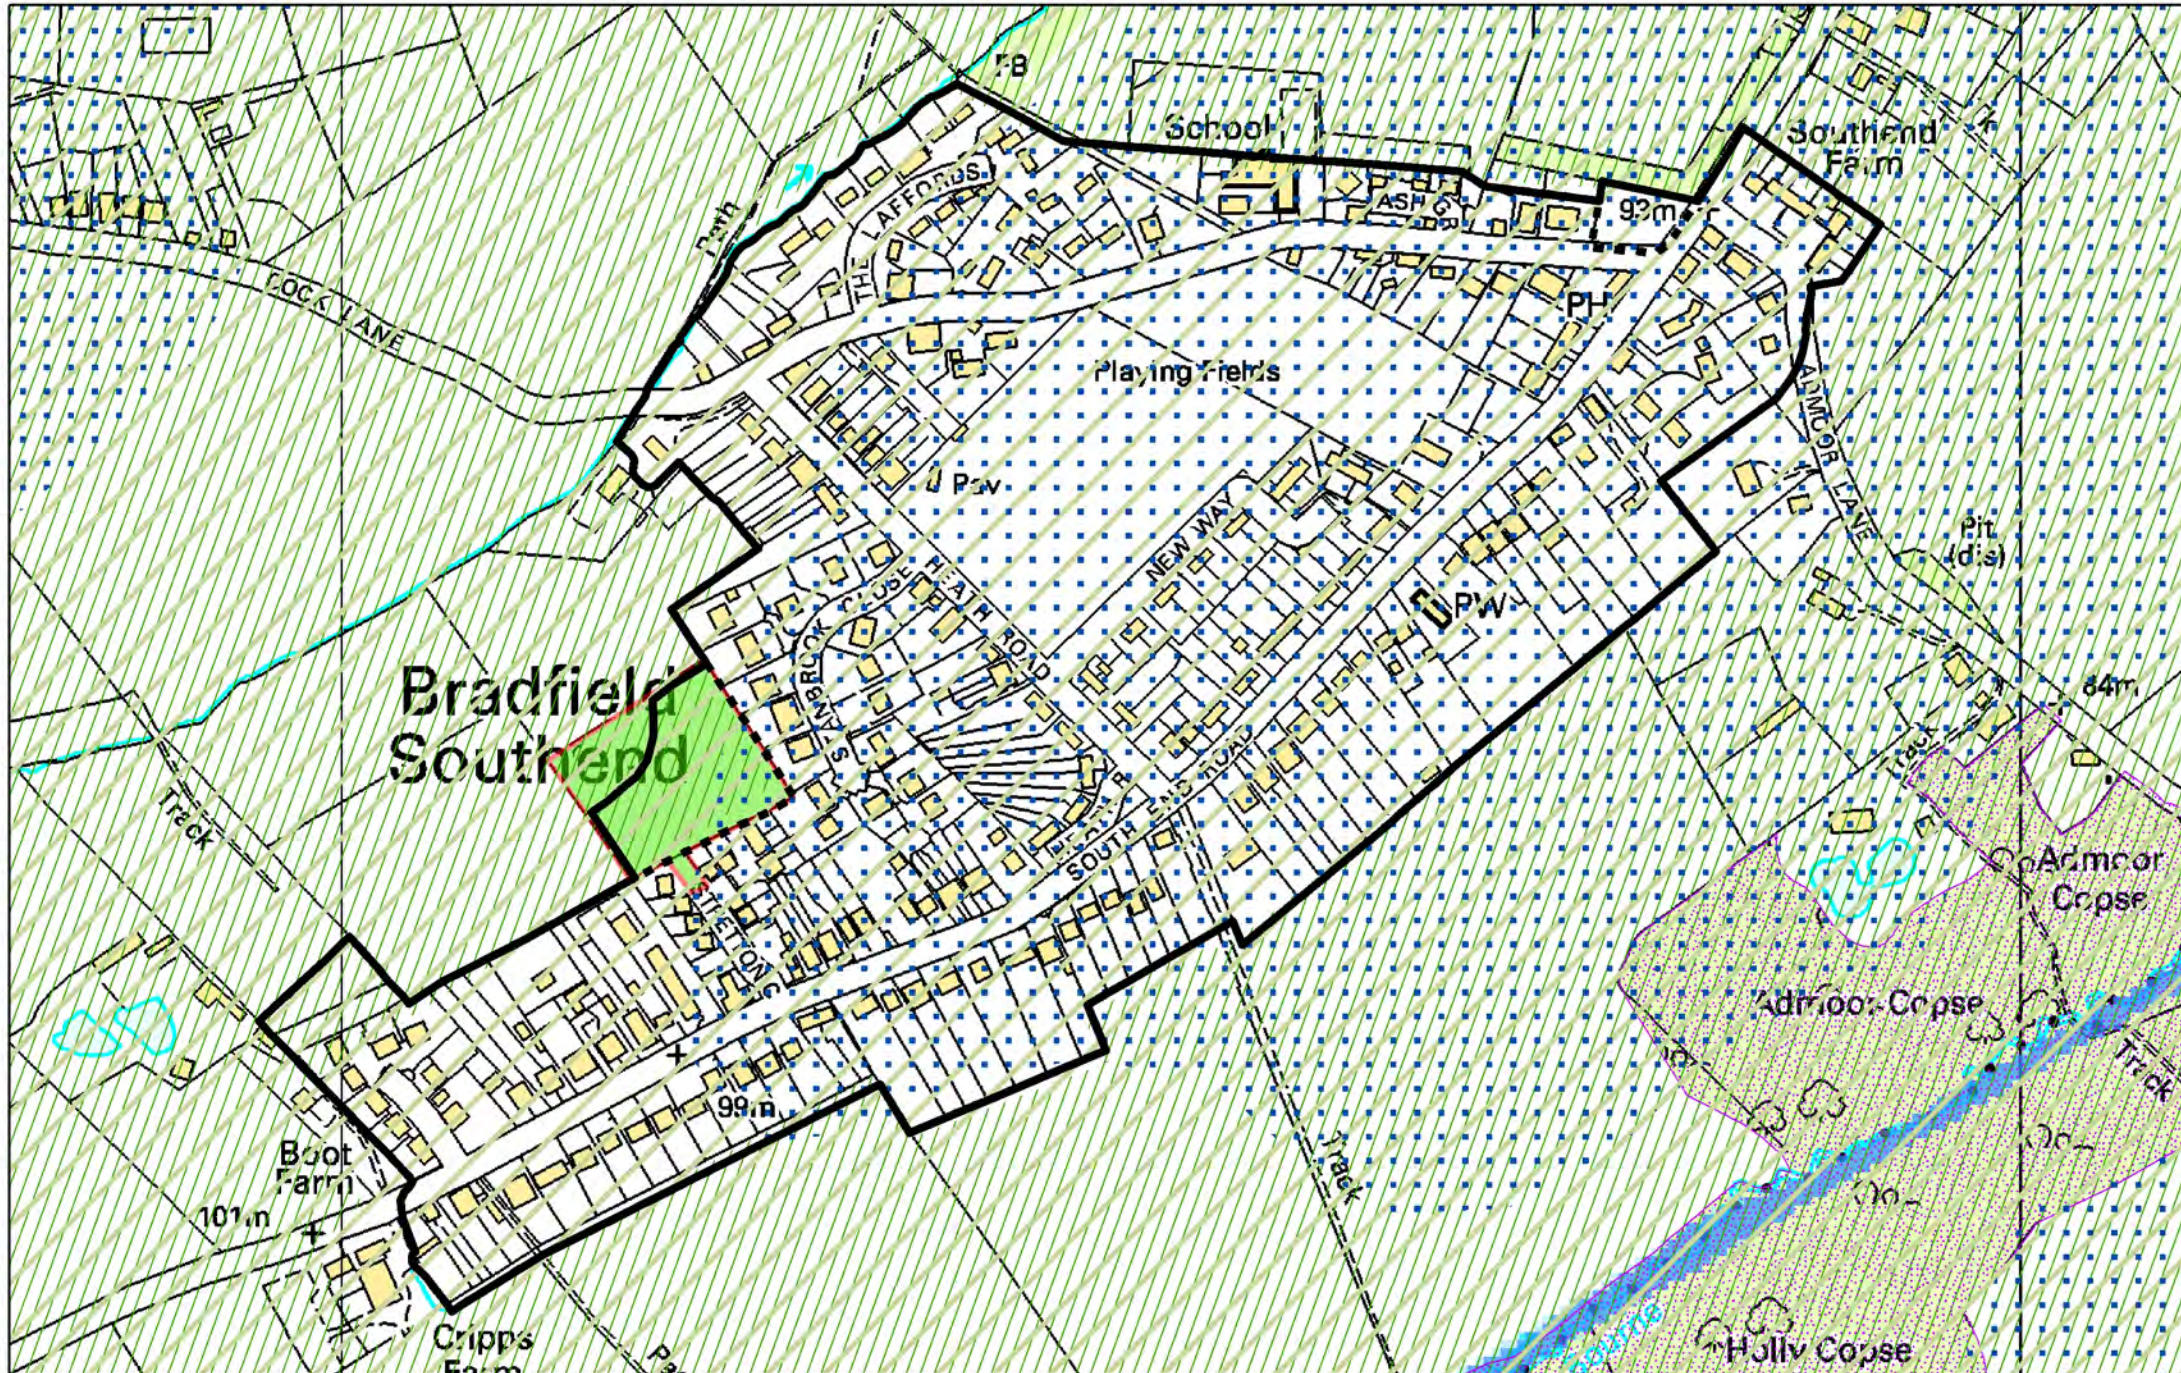

Proposals Map

The proposals map is based on the Core Strategy Proposals Map and uses the same layers.

It has been updated to show the proposed settlement boundary and proposed sites for allocation, as well as the most up to date flood zone data.

Proposals Map Legend

	DISTRICT BOUNDARY		FLOOD ZONE 3 (as of October 2015)
	CURRENT SETTLEMENT BOUNDARIES		FLOOD ZONE 2 (as of October 2015)
	PROPOSED SETTLEMENT BOUNDARIES		PRIMARY SHOPPING FRONTAGES
	CONSERVATION AREAS		RETAIL AREAS AND WAREHOUSING
	TOWN CENTRE COMMERCIAL AREA		RAIL INDUSTRY THEALE
	ROAD SCHEMES		PROTECTED EMPLOYMENT AREAS
	LOCAL GEOLOGICAL SITES		PARKWAY AND THE WHARF
	LOCAL GEOLOGICAL SITES		NEWBURY BATTLEFIELD
	DRIFT GEOLOGY PLATEAU GRAVEL*		JUNCTION 13 CHIEVELEY
	DRIFT GEOLOGY PLATEAU GRAVEL*		GREENHAM COMMON COMMERCIAL AREA
	MINERAL PREFERED AREAS		ALLOCATED STRATEGIC SITE
	WASTE PREFERED AREAS		PROPOSED SITE FOR ALLOCATION
	GREENHAM AND CROOKHAM COMMONS		INNER LANDUSE PLANNING CONSULTATION ZONE
	SPECIAL AREAS OF CONSERVATION		MIDDLE LANDUSE PLANNING CONSULTATION ZONE
	SITES OF SPECIAL SCIENTIFIC INTEREST		OUTER LANDUSE PLANNING CONSULTATION ZONE
	AREAS OF OUTSTANDING NATURAL BEAUTY		
	THAMES BASIN HEATH SPA 5km BOUNDARY		
	THAMES BASIN HEATH SPA 7km BOUNDARY		
	LOCAL WILDLIFE SITES		
	BIODIVERSITY OPPORTUNITY AREAS		
	HISTORIC PARKS AND GARDENS		
	CRITICAL DRAINAGE AREAS		
	KENNET AND AVON CANAL		

19/10/2015

1:7000

Proposals Map - Bradfield Southend

19/10/2015

1:4500

Proposals Map - Compton

19/10/2015

1:5000

Proposals Map - Hermitage

19/10/2015

1:6988