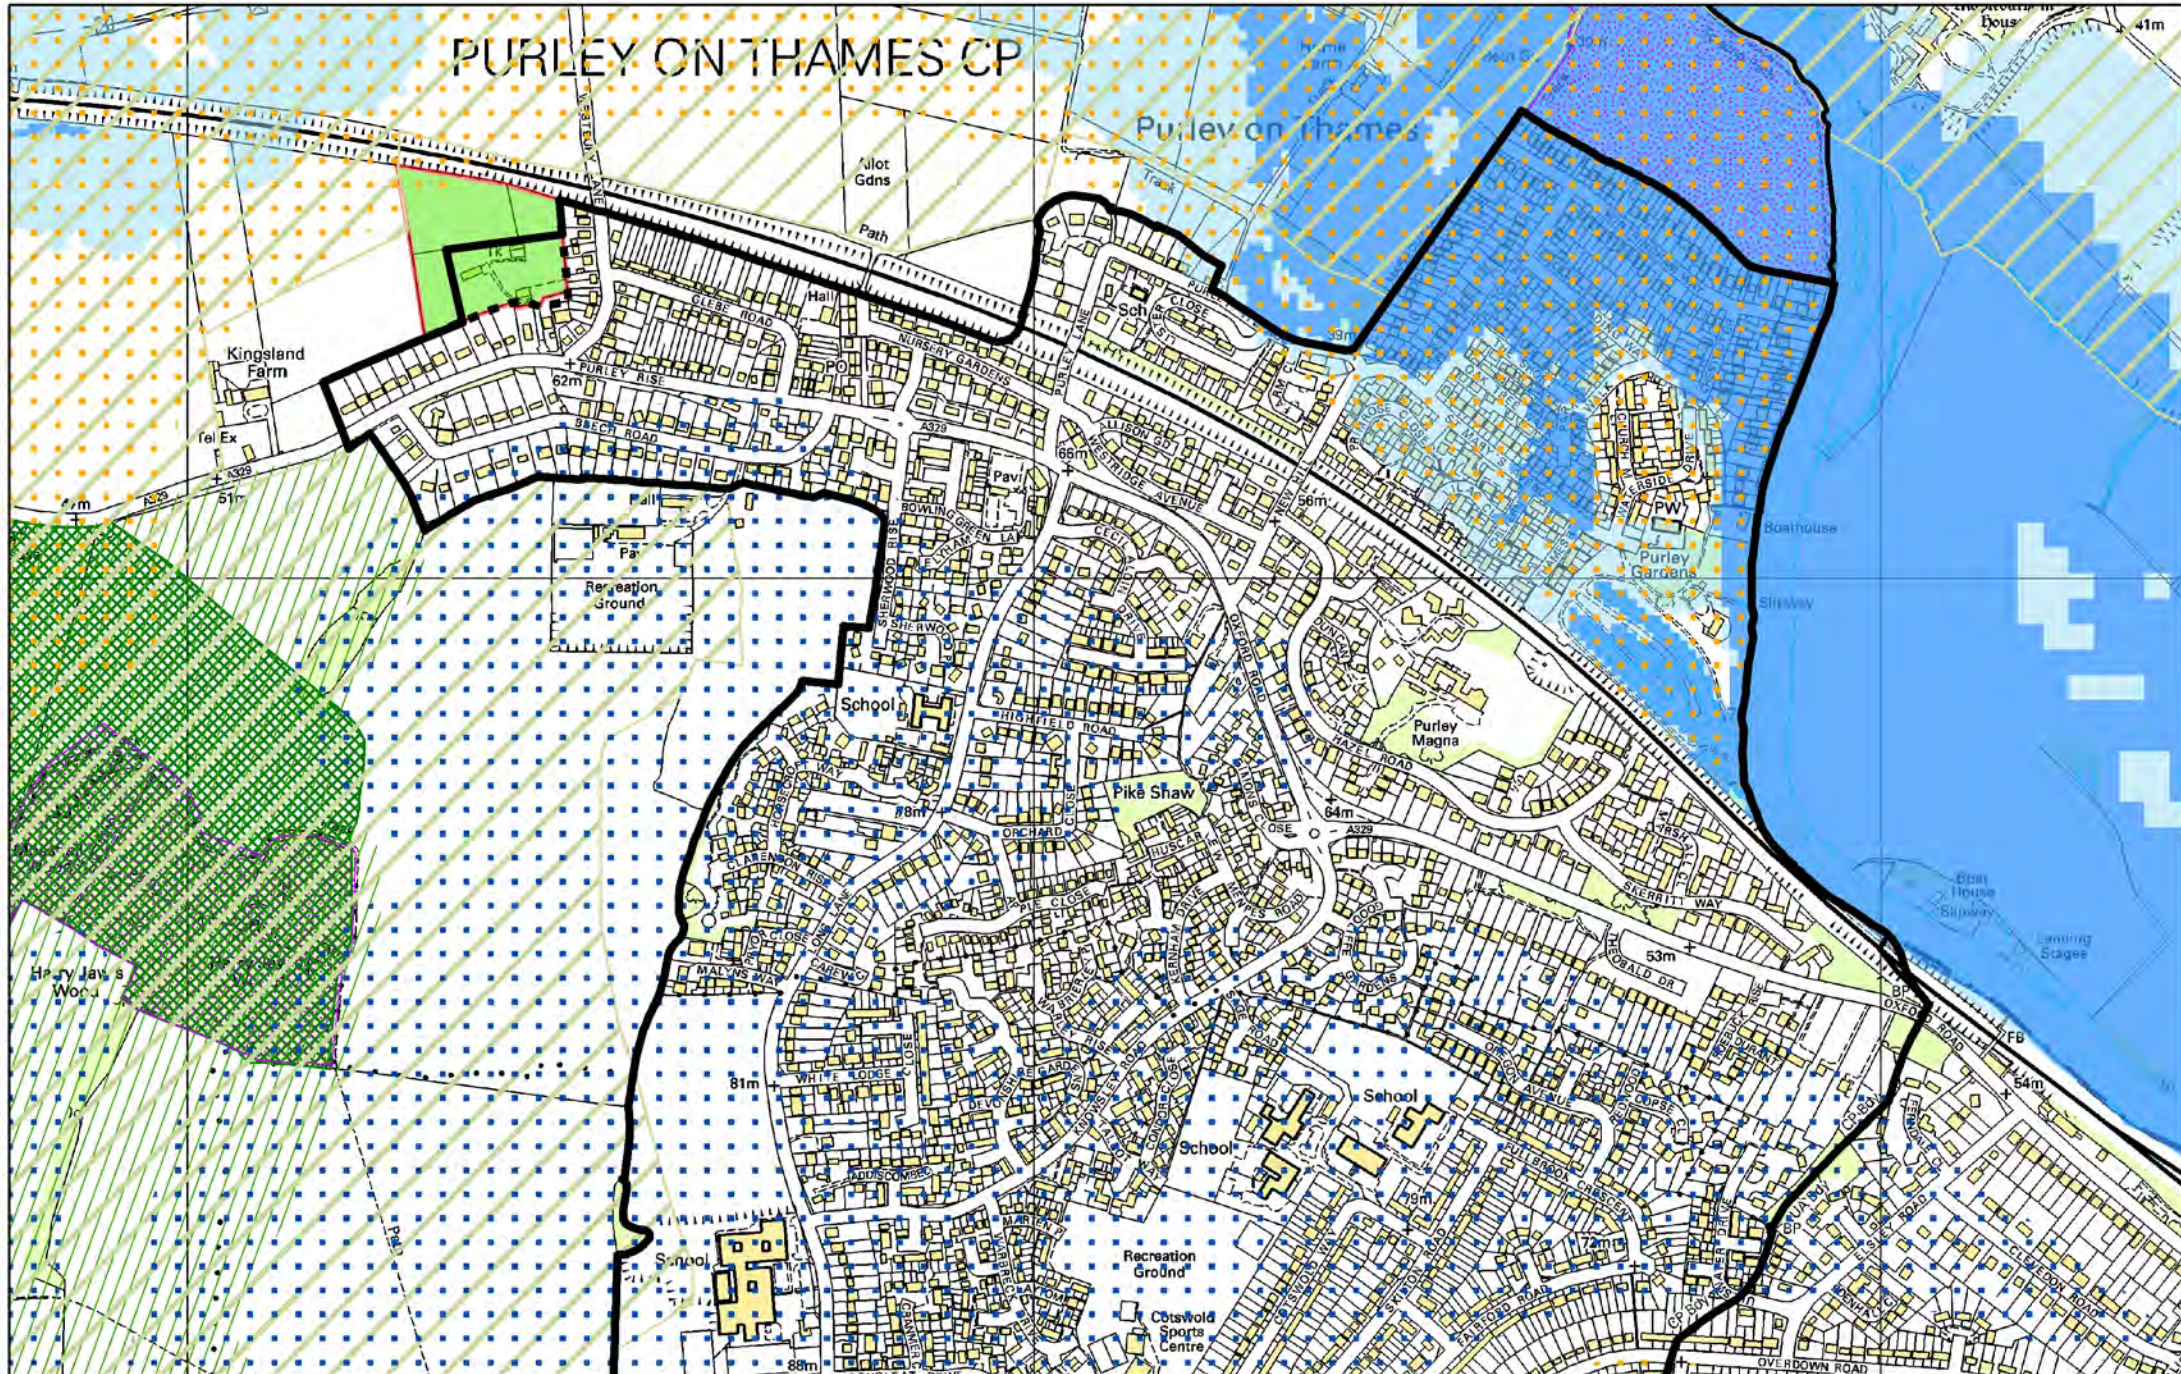

Proposals Map - EUA (Purley-on-Thames)

19/10/2015

1:8907