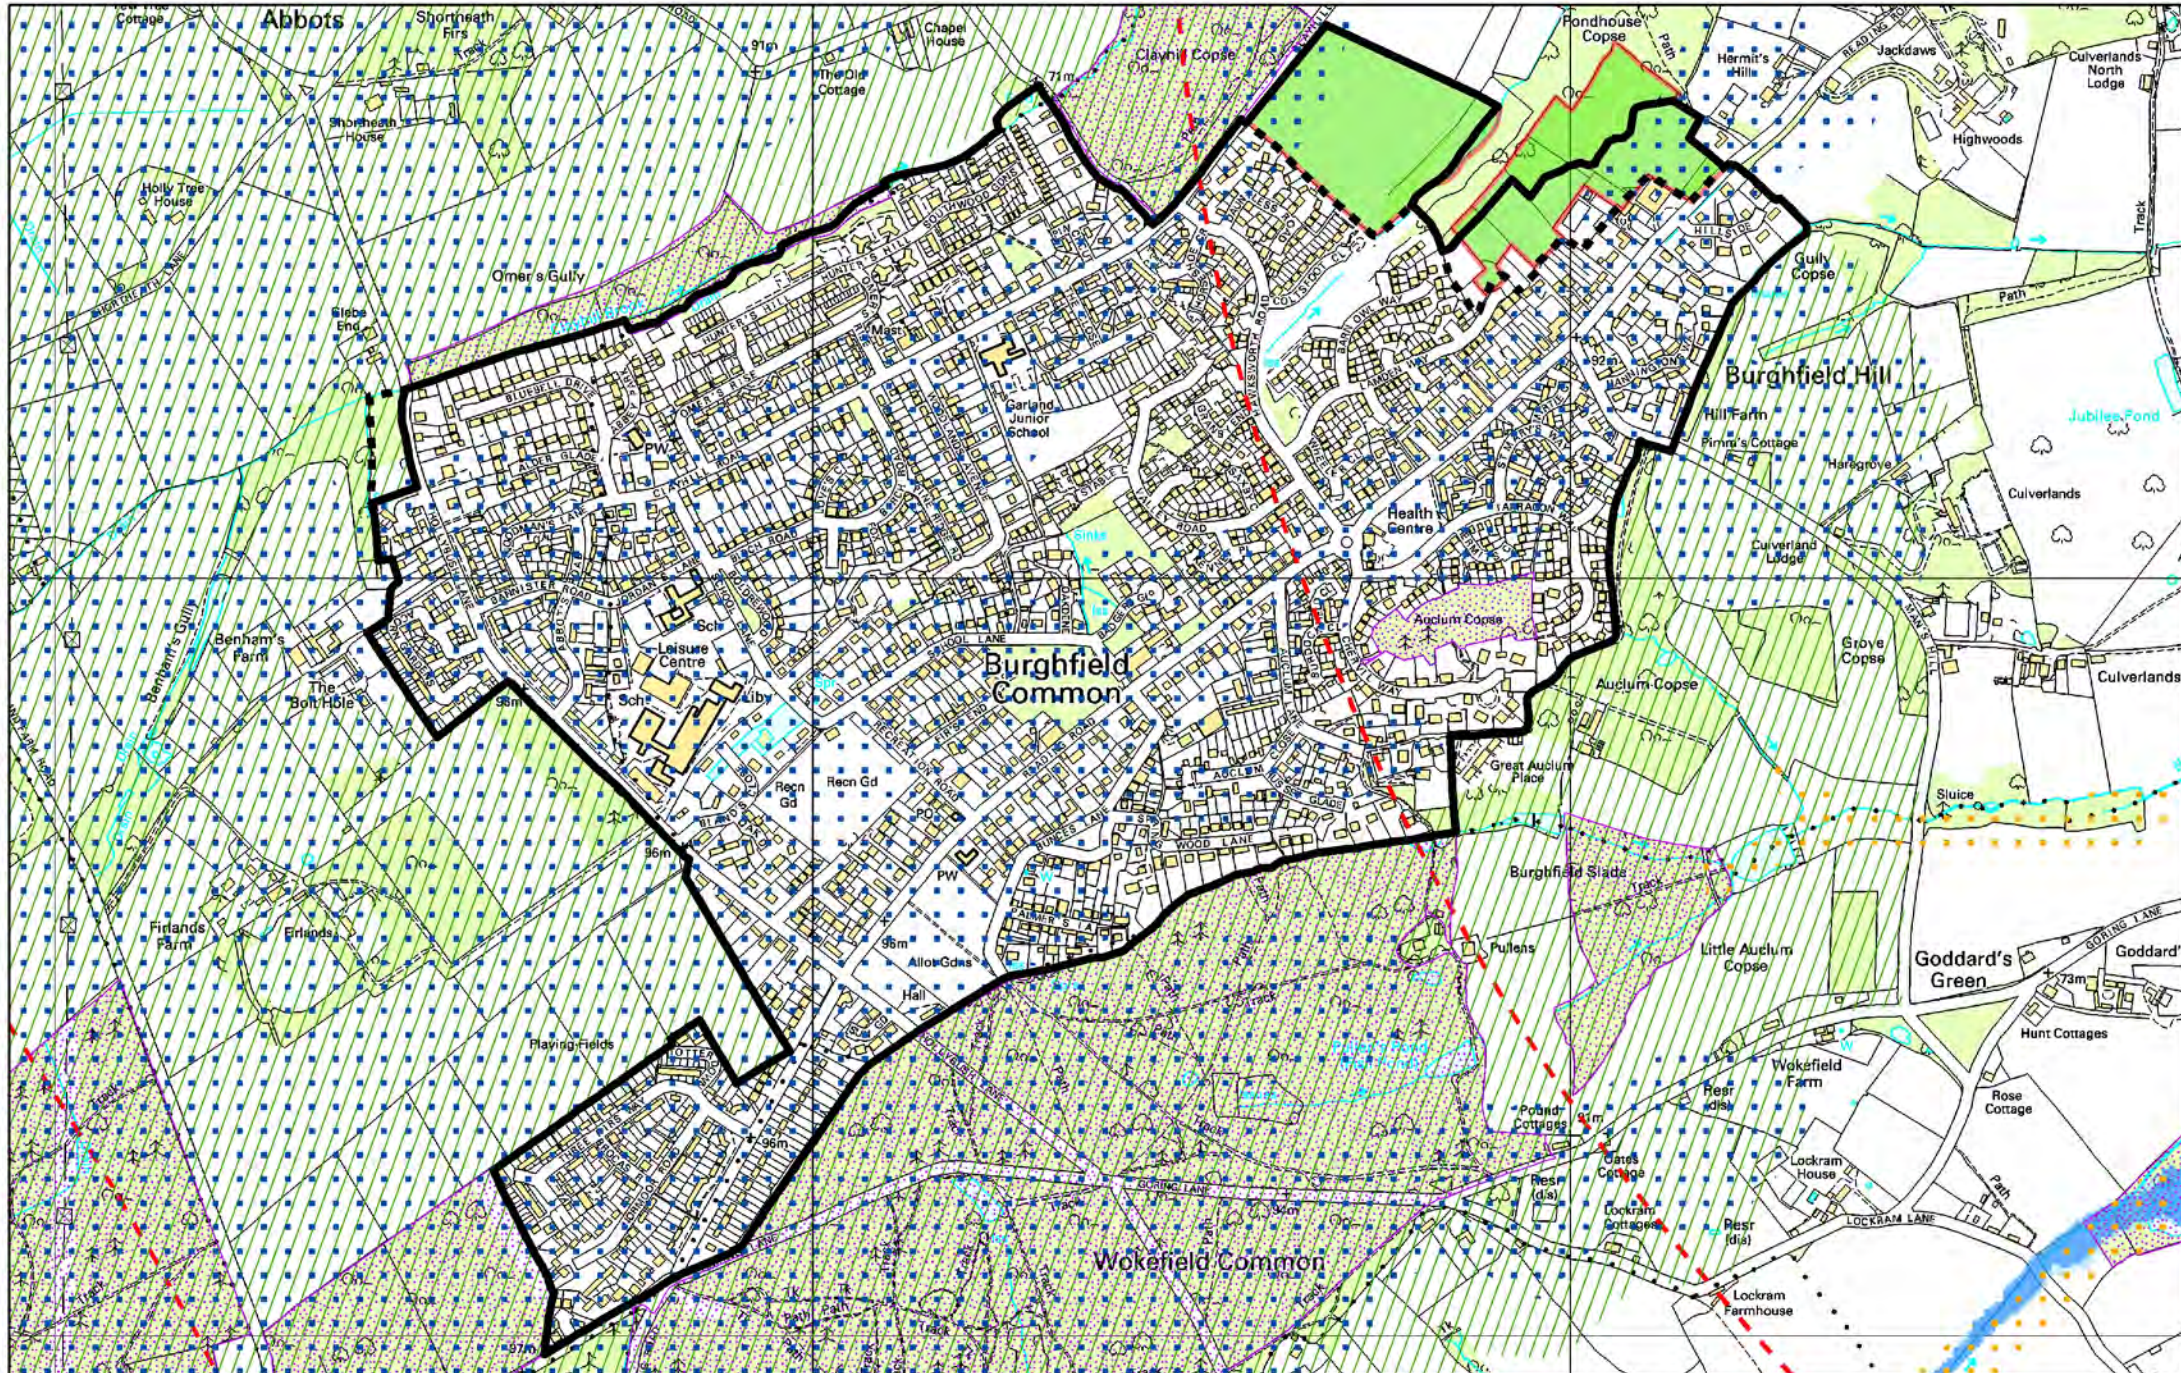

Proposals Map

The proposals map is based on the Core Strategy Proposals Map and uses the same layers.

It has been updated to show the proposed settlement boundary and proposed sites for allocation, as well as the most up to date flood zone data.

Proposals Map Legend

	DISTRICT BOUNDARY		FLOOD ZONE 3 (as of October 2015)
	CURRENT SETTLEMENT BOUNDARIES		FLOOD ZONE 2 (as of October 2015)
	PROPOSED SETTLEMENT BOUNDARIES		PRIMARY SHOPPING FRONTAGES
	CONSERVATION AREAS		RETAIL AREAS AND WAREHOUSING
	TOWN CENTRE COMMERCIAL AREA		RAIL INDUSTRY THEALE
	ROAD SCHEMES		PROTECTED EMPLOYMENT AREAS
	LOCAL GEOLOGICAL SITES		PARKWAY AND THE WHARF
	LOCAL GEOLOGICAL SITES		NEWBURY BATTLEFIELD
	DRIFT GEOLOGY PLATEAU GRAVEL*		JUNCTION 13 CHIEVELEY
	DRIFT GEOLOGY PLATEAU GRAVEL*		GREENHAM COMMON COMMERCIAL AREA
	MINERAL PREFERED AREAS		ALLOCATED STRATEGIC SITE
	WASTE PREFERED AREAS		PROPOSED SITE FOR ALLOCATION
	GREENHAM AND CROOKHAM COMMONS		INNER LANDUSE PLANNING CONSULTATION ZONE
	SPECIAL AREAS OF CONSERVATION		MIDDLE LANDUSE PLANNING CONSULTATION ZONE
	SITES OF SPECIAL SCIENTIFIC INTEREST		OUTER LANDUSE PLANNING CONSULTATION ZONE
	AREAS OF OUTSTANDING NATURAL BEAUTY		
	THAMES BASIN HEATH SPA 5km BOUNDARY		
	THAMES BASIN HEATH SPA 7km BOUNDARY		
	LOCAL WILDLIFE SITES		
	BIODIVERSITY OPPORTUNITY AREAS		
	HISTORIC PARKS AND GARDENS		
	CRITICAL DRAINAGE AREAS		
	KENNET AND AVON CANAL		

Proposals Map - EUA (Purley-on-Thames)

19/10/2015

1:8907

Proposals Map - Theale

19/10/2015

1:6500

Proposals Map - Burghfield Common

19/10/2015

1:9953

Proposals Map - Woolhampton

19/10/2015

1:4487

Proposals Map - Lambourn

19/10/2015

1:7500

Proposals Map - Pangbourne