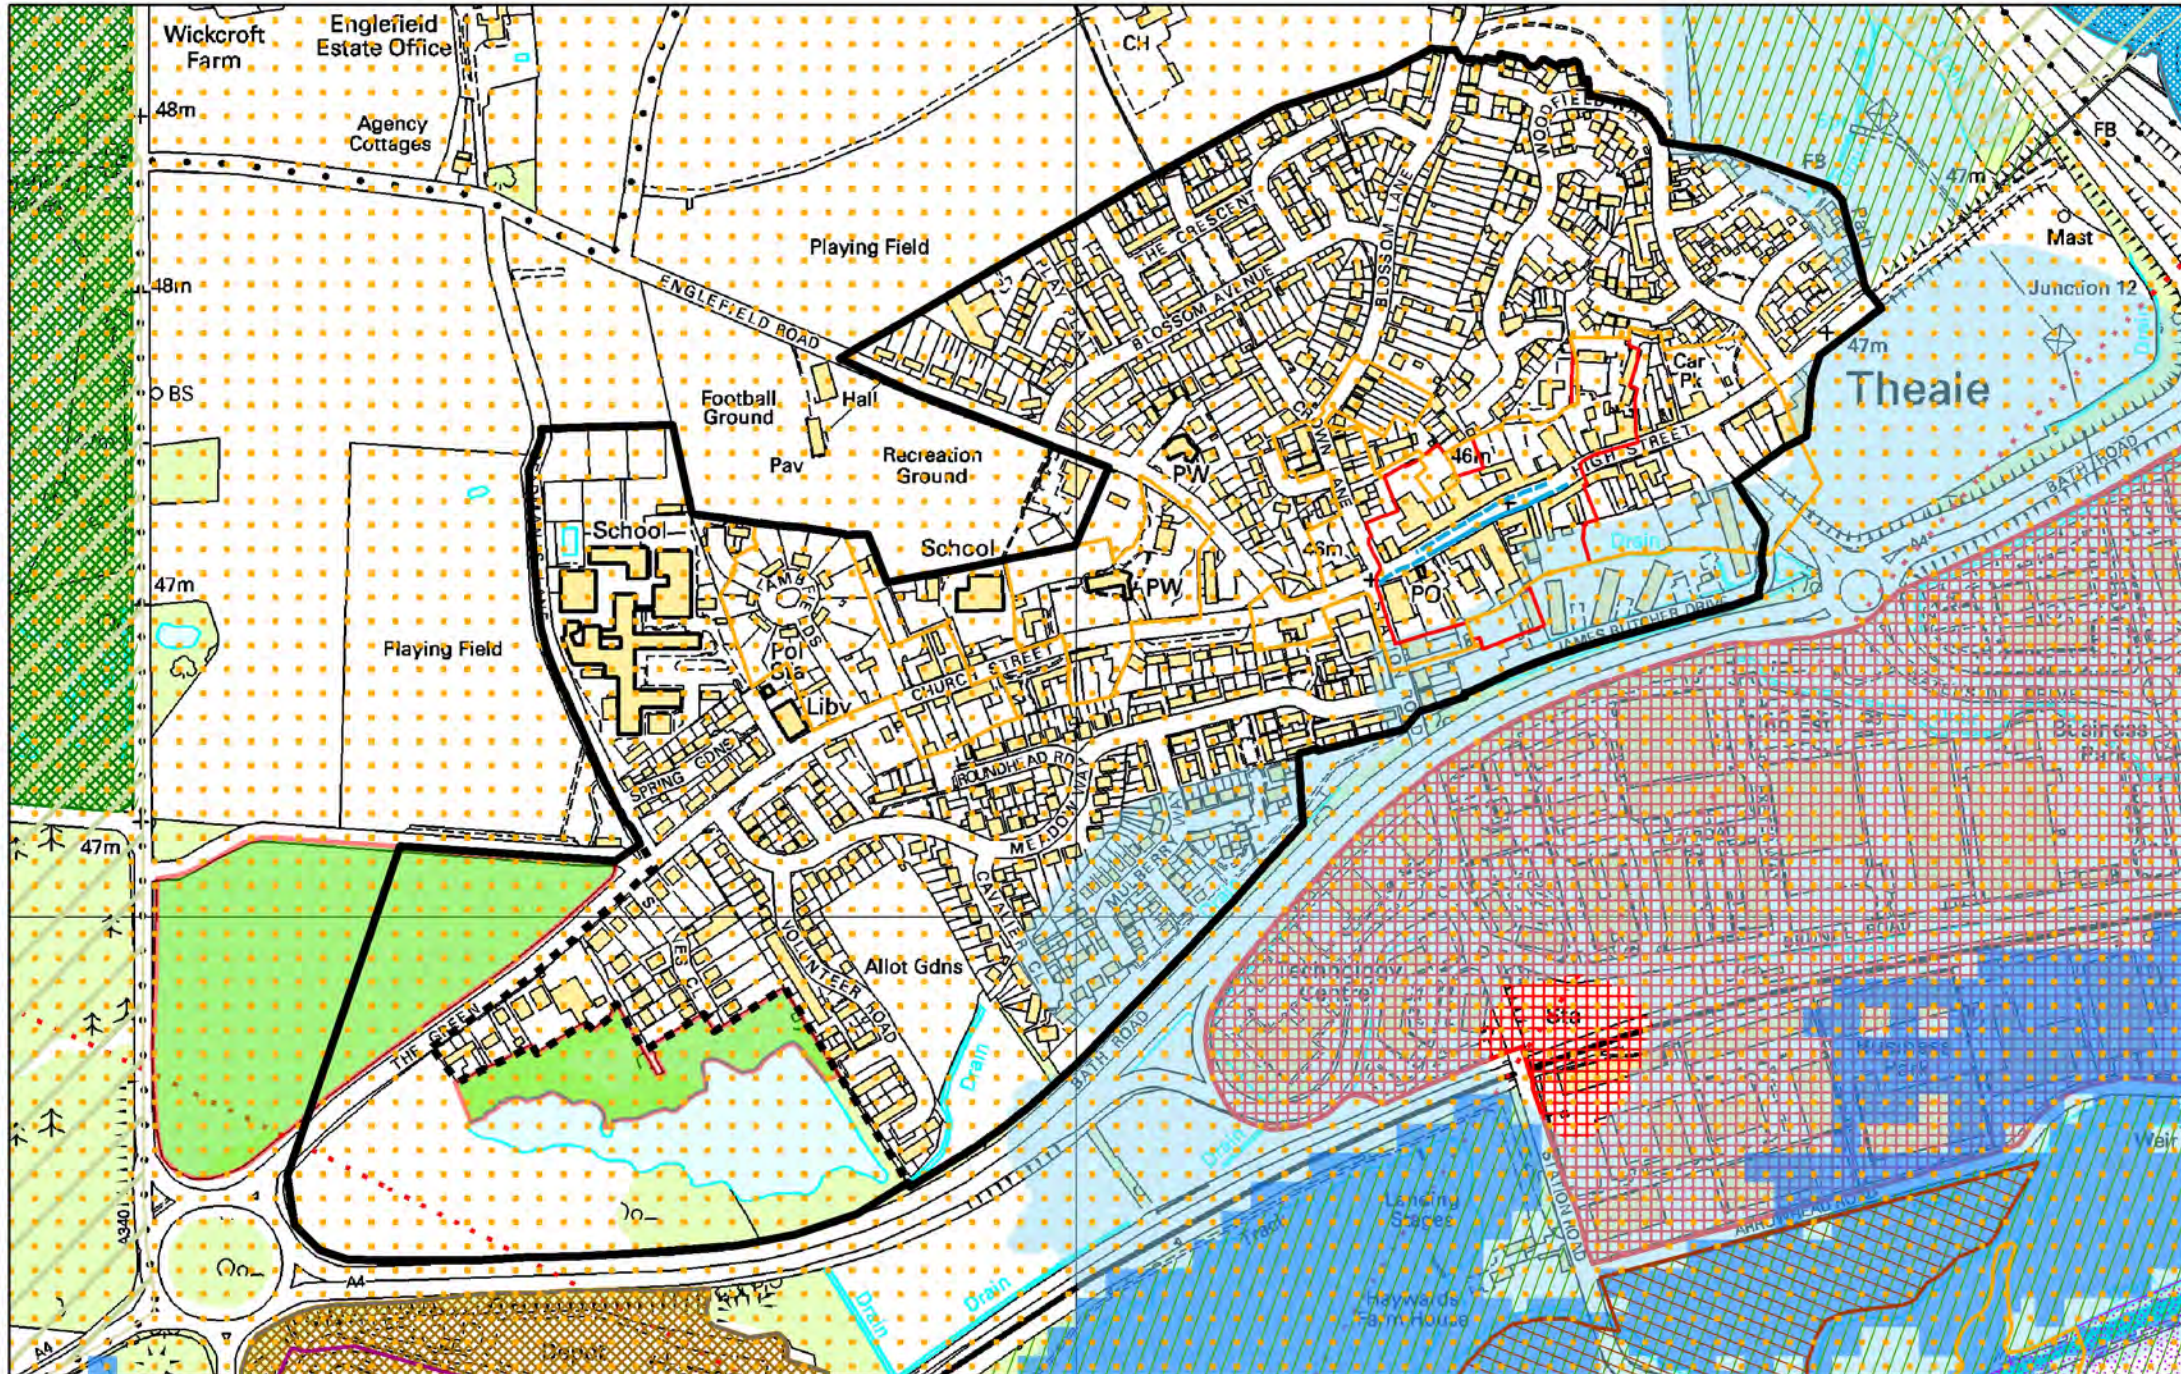

Proposals Map

The proposals map is based on the Core Strategy Proposals Map and uses the same layers.

It has been updated to show the proposed settlement boundary and proposed sites for allocation, as well as the most up to date flood zone data.

Proposals Map Legend

	DISTRICT BOUNDARY		FLOOD ZONE 3 (as of October 2015)
	CURRENT SETTLEMENT BOUNDARIES		FLOOD ZONE 2 (as of October 2015)
	PROPOSED SETTLEMENT BOUNDARIES		PRIMARY SHOPPING FRONTAGES
	CONSERVATION AREAS		RETAIL AREAS AND WAREHOUSING
	TOWN CENTRE COMMERCIAL AREA		RAIL INDUSTRY THEALE
	ROAD SCHEMES		PROTECTED EMPLOYMENT AREAS
	LOCAL GEOLOGICAL SITES		PARKWAY AND THE WHARF
	LOCAL GEOLOGICAL SITES		NEWBURY BATTLEFIELD
	DRIFT GEOLOGY PLATEAU GRAVEL*		JUNCTION 13 CHIEVELEY
	DRIFT GEOLOGY PLATEAU GRAVEL*		GREENHAM COMMON COMMERCIAL AREA
	MINERAL PREFERED AREAS		ALLOCATED STRATEGIC SITE
	WASTE PREFERED AREAS		PROPOSED SITE FOR ALLOCATION
	GREENHAM AND CROOKHAM COMMONS		INNER LANDUSE PLANNING CONSULTATION ZONE
	SPECIAL AREAS OF CONSERVATION		MIDDLE LANDUSE PLANNING CONSULTATION ZONE
	SITES OF SPECIAL SCIENTIFIC INTEREST		OUTER LANDUSE PLANNING CONSULTATION ZONE
	AREAS OF OUTSTANDING NATURAL BEAUTY		
	THAMES BASIN HEATH SPA 5km BOUNDARY		
	THAMES BASIN HEATH SPA 7km BOUNDARY		
	LOCAL WILDLIFE SITES		
	BIODIVERSITY OPPORTUNITY AREAS		
	HISTORIC PARKS AND GARDENS		
	CRITICAL DRAINAGE AREAS		
	KENNET AND AVON CANAL		

Proposals Map - EUA (Purley-on-Thames)

19/10/2015

1:8907

Proposals Map - Theale

19/10/2015

1:6500

Proposals Map - Burghfield Common

19/10/2015

1:9953

Proposals Map - Woolhampton

19/10/2015

1:4487

Proposals Map - Lambourn

19/10/2015

1:7500

Proposals Map - Pangbourne