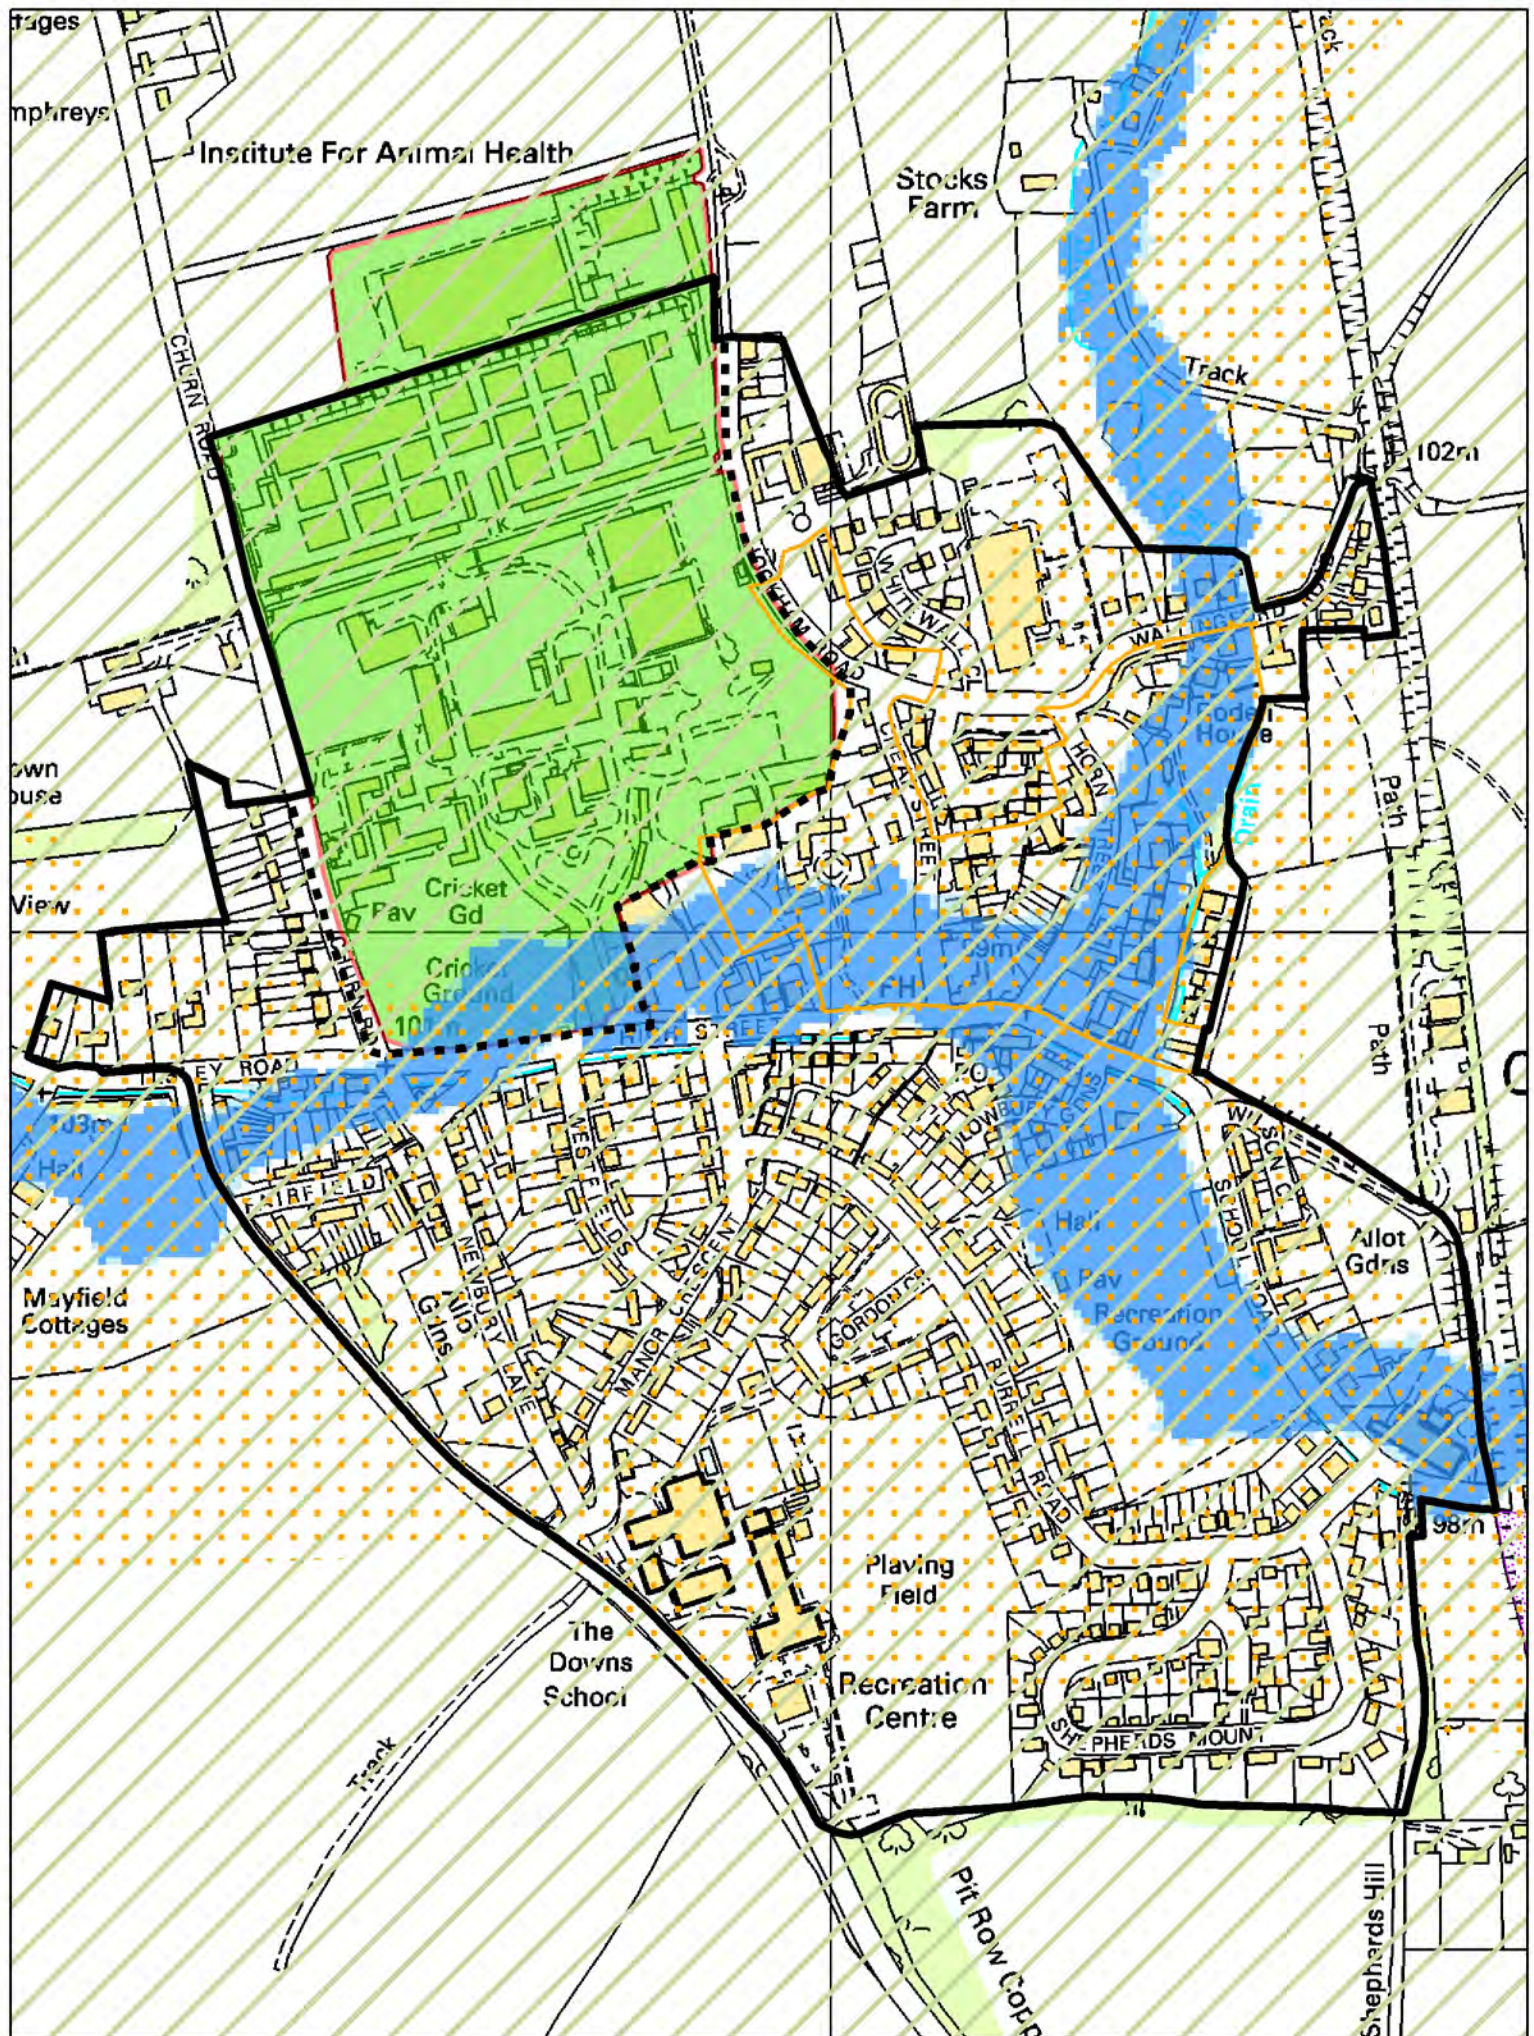

Proposals Map

The proposals map is based on the Core Strategy Proposals Map and uses the same layers.

It has been updated to show the proposed settlement boundary and proposed sites for allocation, as well as the most up to date flood zone data.

Proposals Map Legend

	DISTRICT BOUNDARY		FLOOD ZONE 3 (as of October 2015)
	CURRENT SETTLEMENT BOUNDARIES		FLOOD ZONE 2 (as of October 2015)
	PROPOSED SETTLEMENT BOUNDARIES		PRIMARY SHOPPING FRONTAGES
	CONSERVATION AREAS		RETAIL AREAS AND WAREHOUSING
	TOWN CENTRE COMMERCIAL AREA		RAIL INDUSTRY THEALE
	ROAD SCHEMES		PROTECTED EMPLOYMENT AREAS
	LOCAL GEOLOGICAL SITES		PARKWAY AND THE WHARF
	LOCAL GEOLOGICAL SITES		NEWBURY BATTLEFIELD
	DRIFT GEOLOGY PLATEAU GRAVEL*		JUNCTION 13 CHIEVELEY
	DRIFT GEOLOGY PLATEAU GRAVEL*		GREENHAM COMMON COMMERCIAL AREA
	MINERAL PREFERED AREAS		ALLOCATED STRATEGIC SITE
	WASTE PREFERED AREAS		PROPOSED SITE FOR ALLOCATION
	GREENHAM AND CROOKHAM COMMONS		INNER LANDUSE PLANNING CONSULTATION ZONE
	SPECIAL AREAS OF CONSERVATION		MIDDLE LANDUSE PLANNING CONSULTATION ZONE
	SITES OF SPECIAL SCIENTIFIC INTEREST		OUTER LANDUSE PLANNING CONSULTATION ZONE
	AREAS OF OUTSTANDING NATURAL BEAUTY		
	THAMES BASIN HEATH SPA 5km BOUNDARY		
	THAMES BASIN HEATH SPA 7km BOUNDARY		
	LOCAL WILDLIFE SITES		
	BIODIVERSITY OPPORTUNITY AREAS		
	HISTORIC PARKS AND GARDENS		
	CRITICAL DRAINAGE AREAS		
	KENNET AND AVON CANAL		

19/10/2015

1:7000

Proposals Map - Bradfield Southend

19/10/2015

1:4500

Proposals Map - Compton

19/10/2015

1:5000

Proposals Map - Hermitage

19/10/2015

1:6988