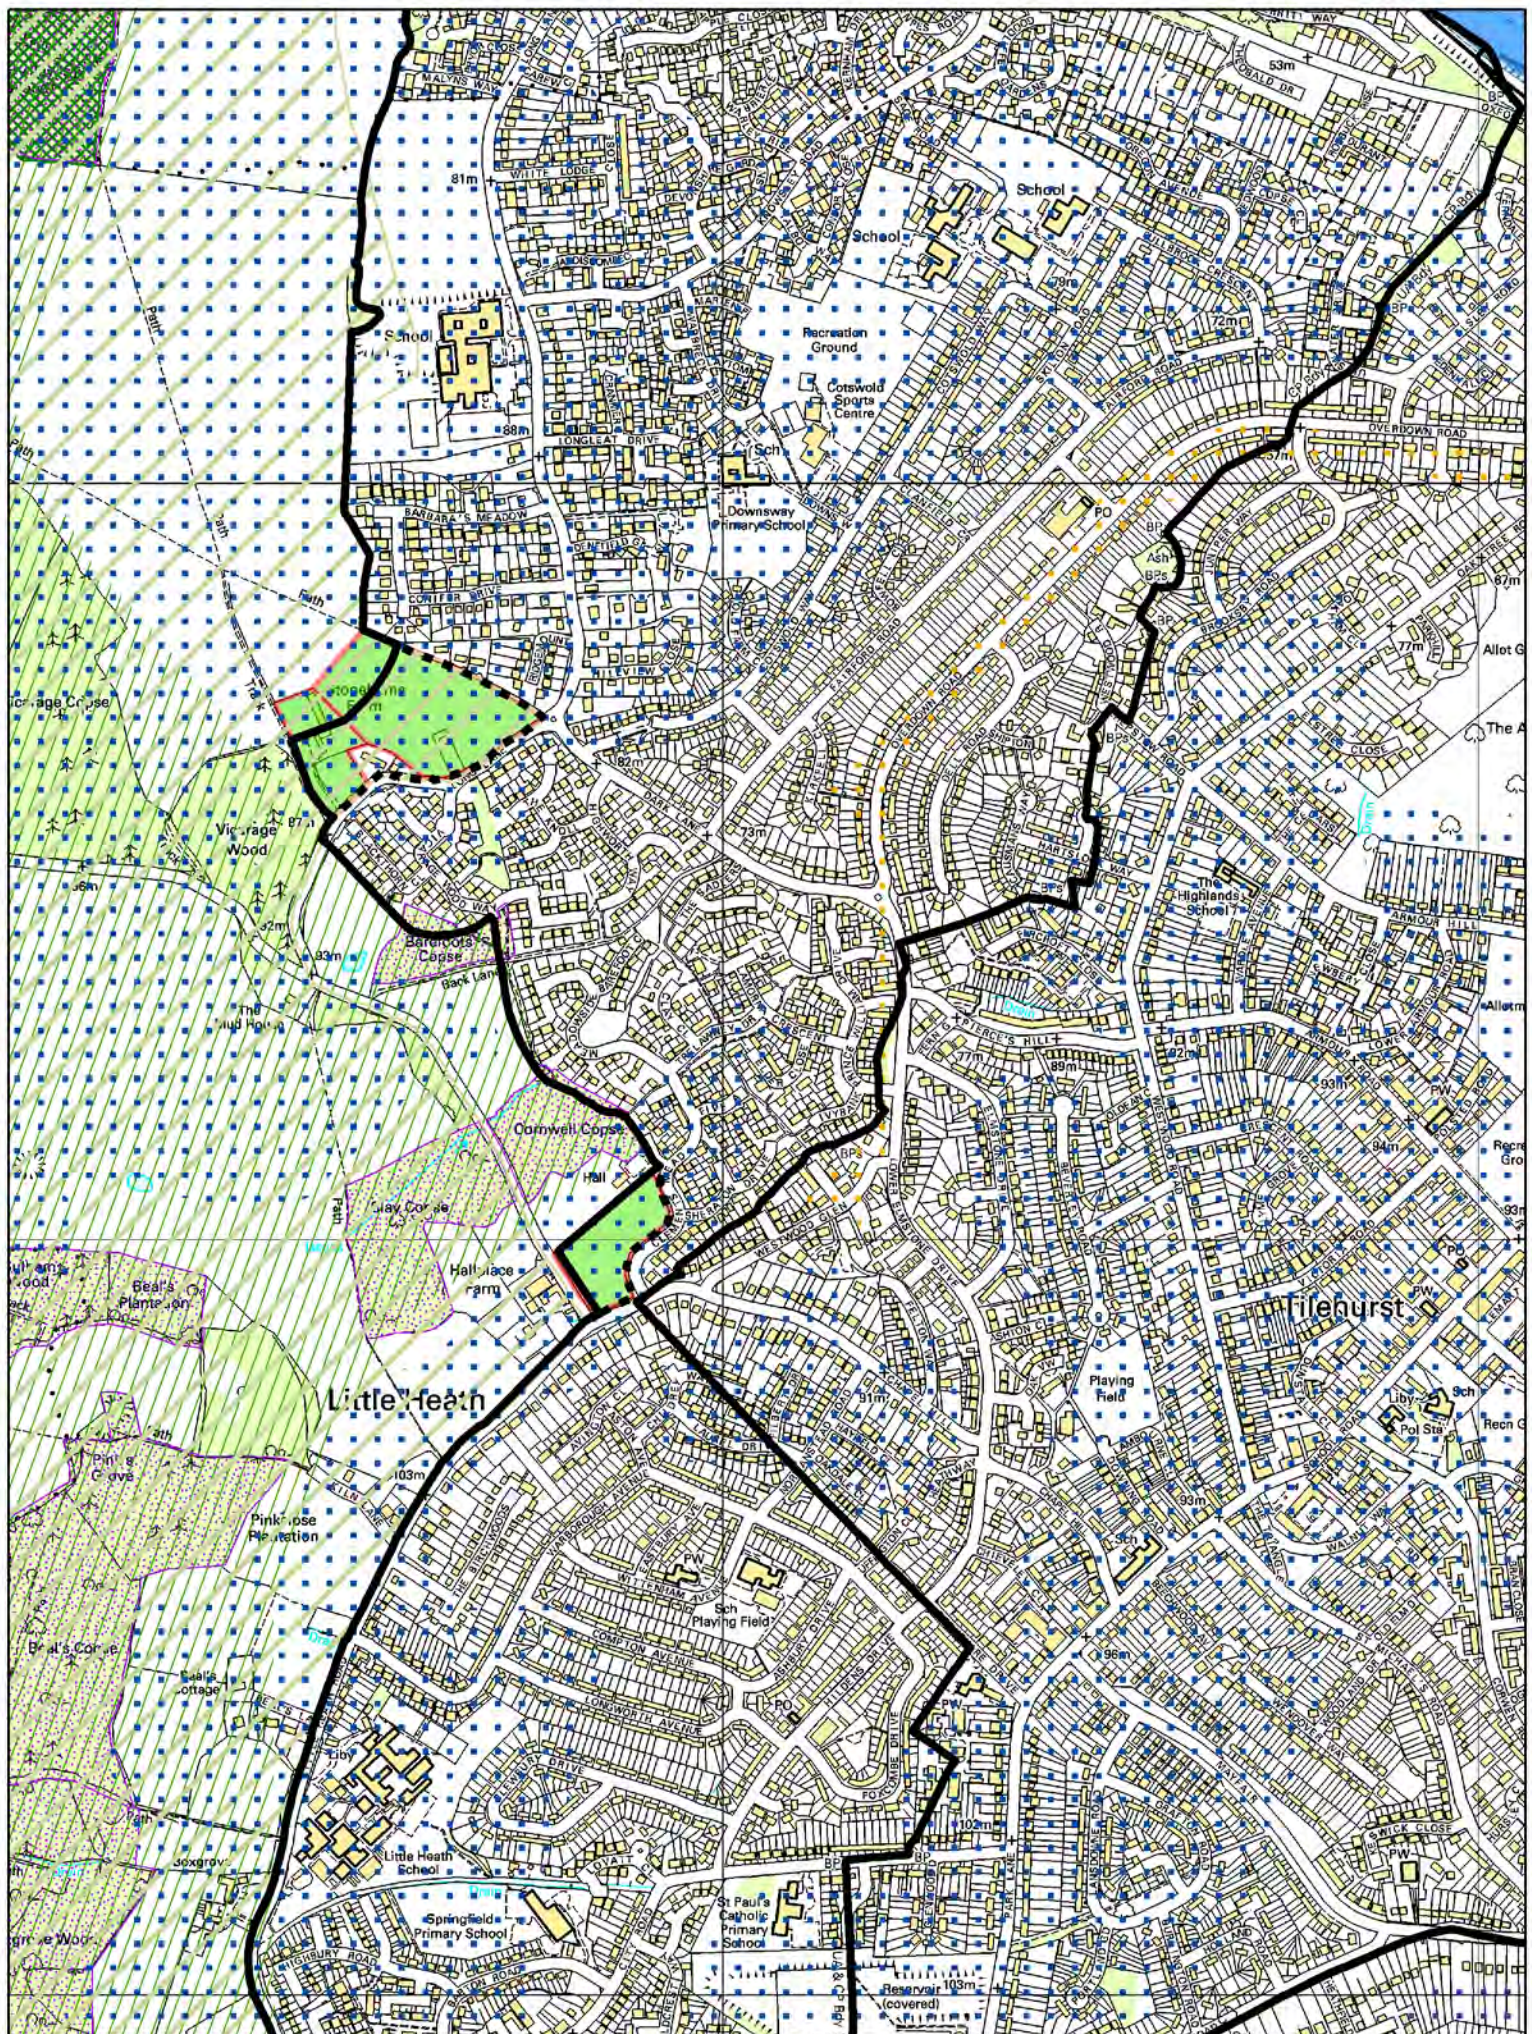

Proposals Map

The proposals map is based on the Core Strategy Proposals Map and uses the same layers.

It has been updated to show the proposed settlement boundary and proposed sites for allocation, as well as the most up to date flood zone data.

Proposals Map Legend

	DISTRICT BOUNDARY		FLOOD ZONE 3 (as of October 2015)
	CURRENT SETTLEMENT BOUNDARIES		FLOOD ZONE 2 (as of October 2015)
	PROPOSED SETTLEMENT BOUNDARIES		PRIMARY SHOPPING FRONTAGES
	CONSERVATION AREAS		RETAIL AREAS AND WAREHOUSING
	TOWN CENTRE COMMERCIAL AREA		RAIL INDUSTRY THEALE
	ROAD SCHEMES		PROTECTED EMPLOYMENT AREAS
	LOCAL GEOLOGICAL SITES		PARKWAY AND THE WHARF
	LOCAL GEOLOGICAL SITES		NEWBURY BATTLEFIELD
	DRIFT GEOLOGY PLATEAU GRAVEL*		JUNCTION 13 CHIEVELEY
	DRIFT GEOLOGY PLATEAU GRAVEL*		GREENHAM COMMON COMMERCIAL AREA
	MINERAL PREFERED AREAS		ALLOCATED STRATEGIC SITE
	WASTE PREFERED AREAS		PROPOSED SITE FOR ALLOCATION
	GREENHAM AND CROOKHAM COMMONS		INNER LANDUSE PLANNING CONSULTATION ZONE
	SPECIAL AREAS OF CONSERVATION		MIDDLE LANDUSE PLANNING CONSULTATION ZONE
	SITES OF SPECIAL SCIENTIFIC INTEREST		OUTER LANDUSE PLANNING CONSULTATION ZONE
	AREAS OF OUTSTANDING NATURAL BEAUTY		
	THAMES BASIN HEATH SPA 5km BOUNDARY		
	THAMES BASIN HEATH SPA 7km BOUNDARY		
	LOCAL WILDLIFE SITES		
	BIODIVERSITY OPPORTUNITY AREAS		
	HISTORIC PARKS AND GARDENS		
	CRITICAL DRAINAGE AREAS		
	KENNET AND AVON CANAL		

*Policies 8, 10, 11, 12, 13, 14 of the Replacement Minerals Local Plan for Berkshire (Saved Policies 24th September 2007).

Proposals Map - Newbury (North)

19/10/2015

1:17500

Proposals Map - Newbury (South)

19/10/2015

1:17500

Proposals Map - Thatcham

19/10/2015

1:15000

Proposals Map - EUA (Calcot)

19/10/2015

1:11000