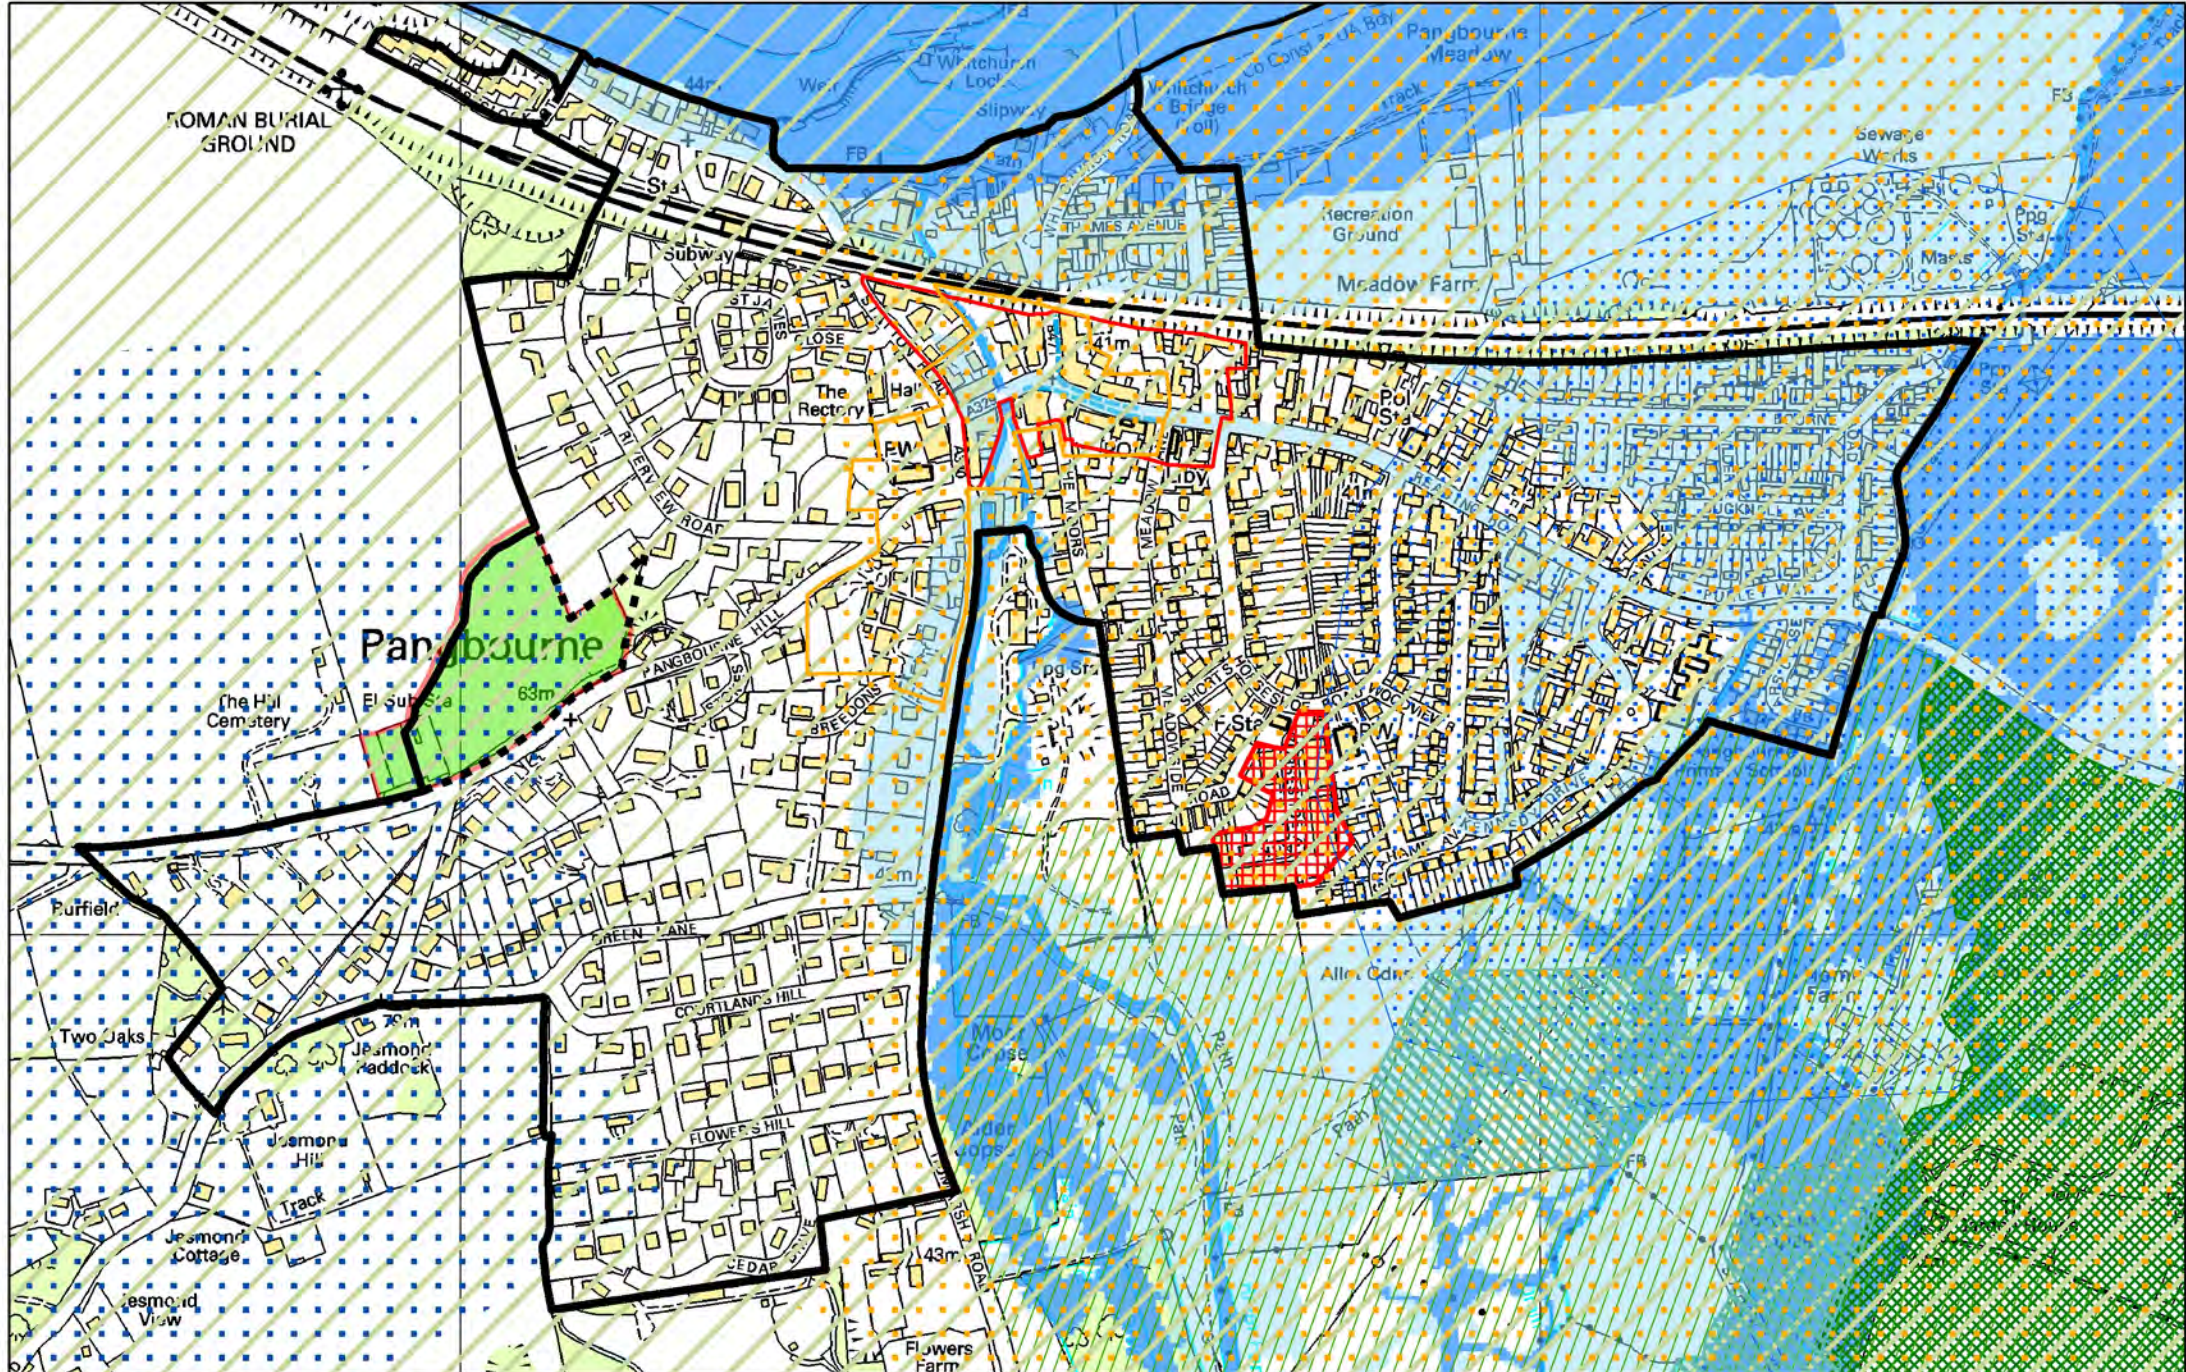

Proposals Map - Pangbourne

19/10/2015

1:7000