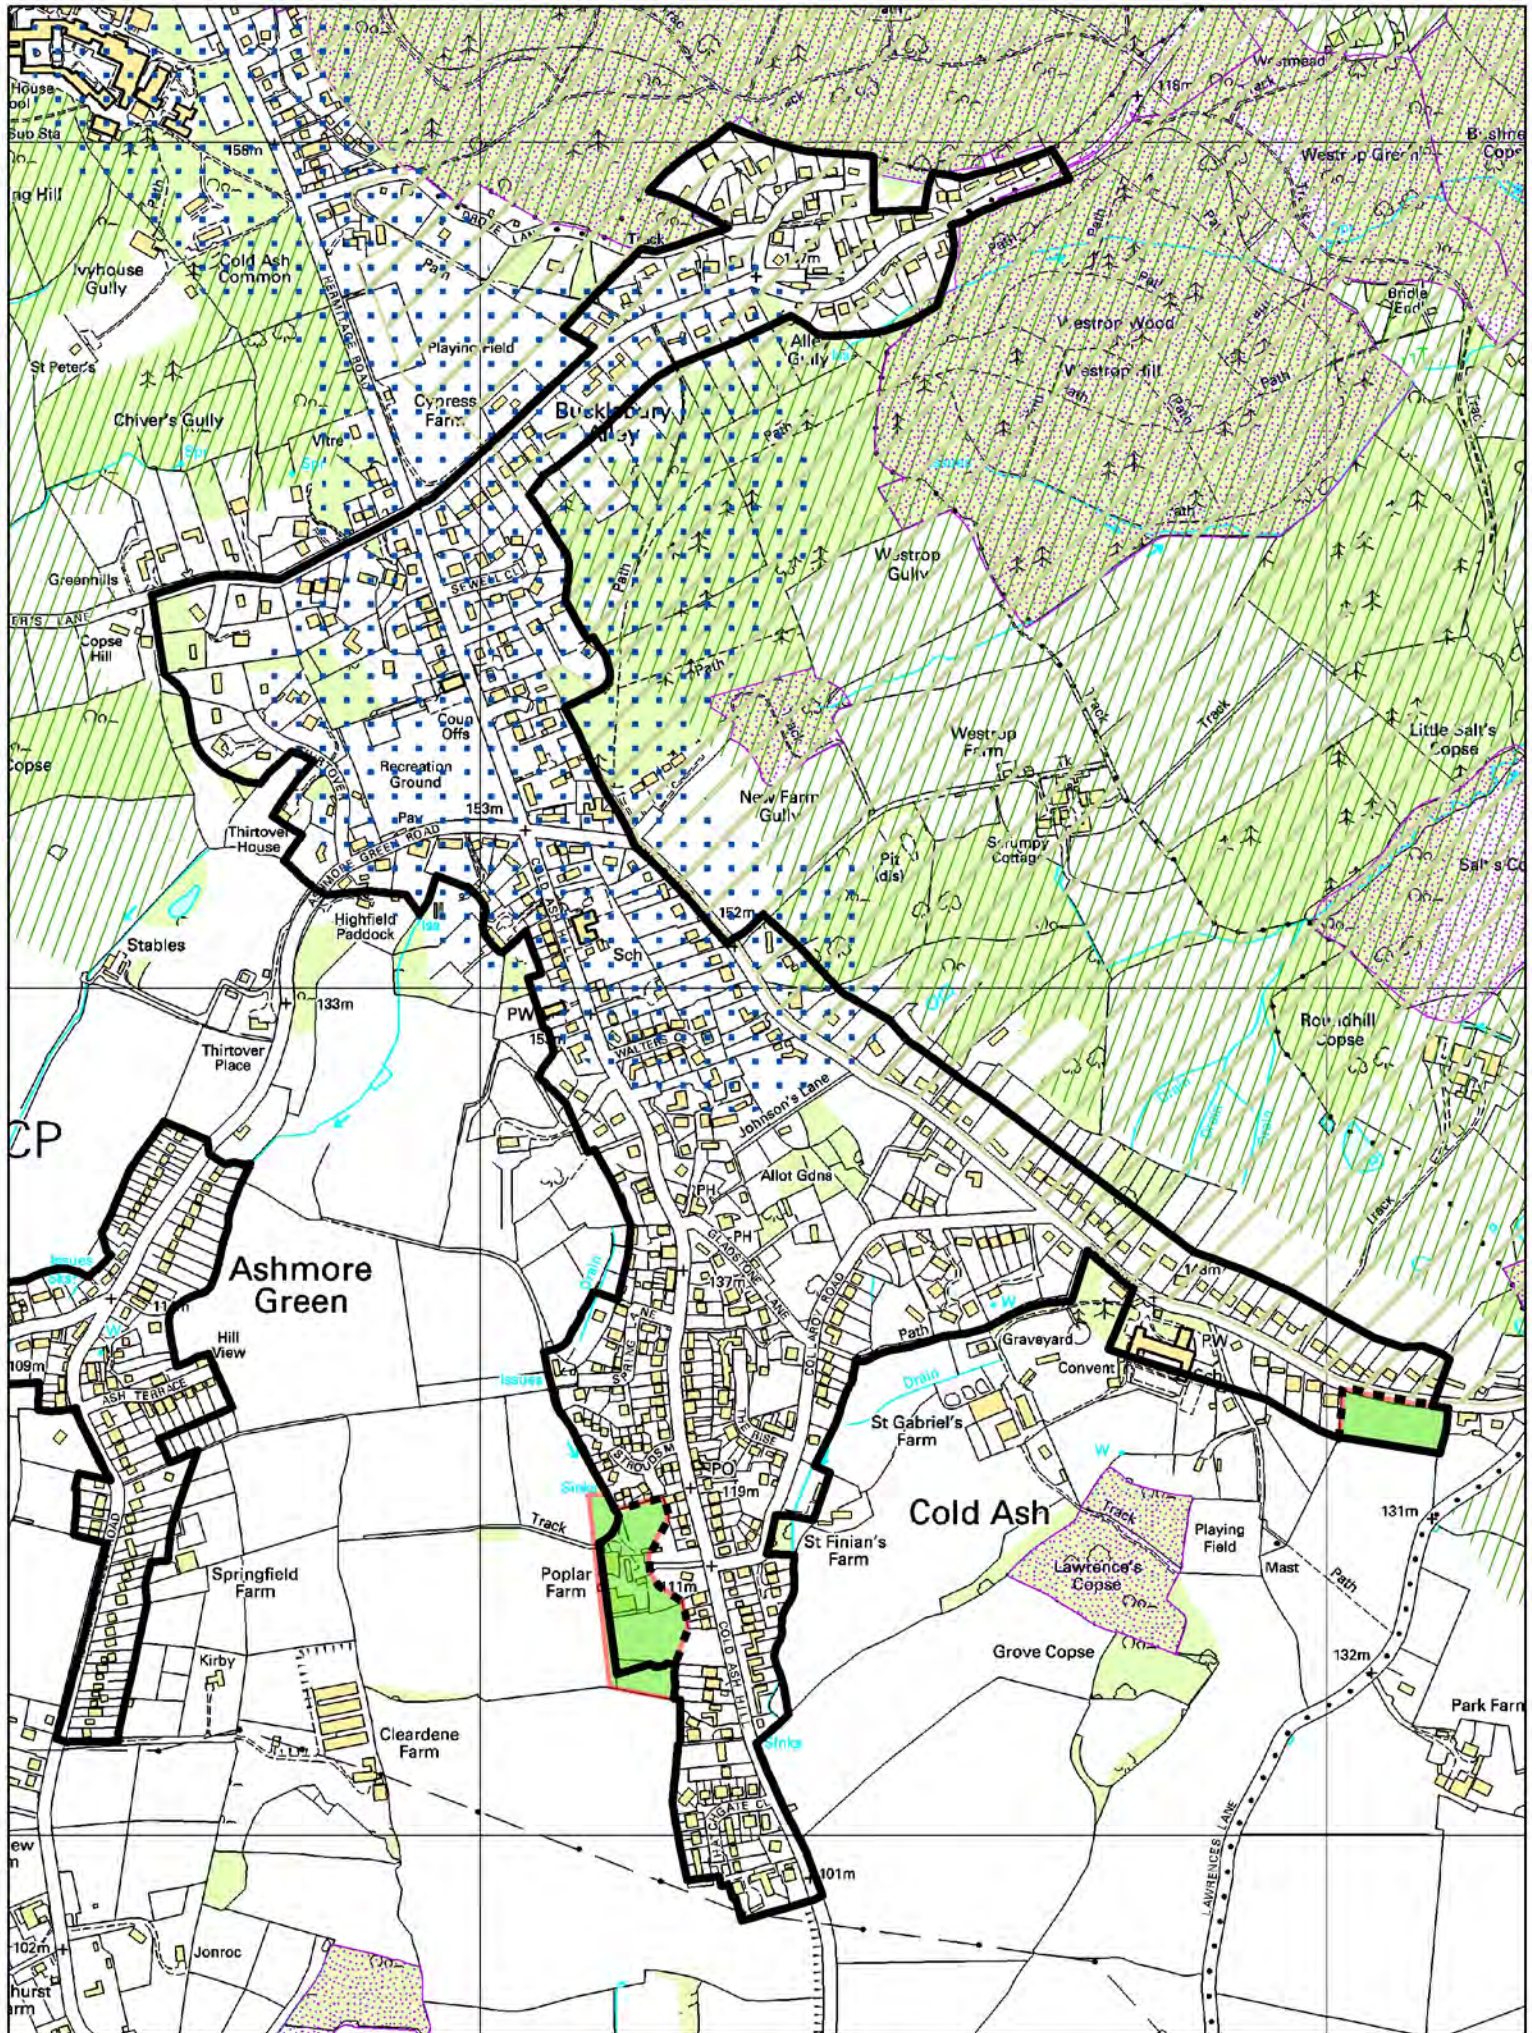

Proposals Map

The proposals map is based on the Core Strategy Proposals Map and uses the same layers.

It has been updated to show the proposed settlement boundary and proposed sites for allocation, as well as the most up to date flood zone data.

Proposals Map Legend

	DISTRICT BOUNDARY		FLOOD ZONE 3 (as of October 2015)
	CURRENT SETTLEMENT BOUNDARIES		FLOOD ZONE 2 (as of October 2015)
	PROPOSED SETTLEMENT BOUNDARIES		PRIMARY SHOPPING FRONTAGES
	CONSERVATION AREAS		RETAIL AREAS AND WAREHOUSING
	TOWN CENTRE COMMERCIAL AREA		RAIL INDUSTRY THEALE
	ROAD SCHEMES		PROTECTED EMPLOYMENT AREAS
	LOCAL GEOLOGICAL SITES		PARKWAY AND THE WHARF
	LOCAL GEOLOGICAL SITES		NEWBURY BATTLEFIELD
	DRIFT GEOLOGY PLATEAU GRAVEL*		JUNCTION 13 CHIEVELEY
	DRIFT GEOLOGY PLATEAU GRAVEL*		GREENHAM COMMON COMMERCIAL AREA
	MINERAL PREFERED AREAS		ALLOCATED STRATEGIC SITE
	WASTE PREFERED AREAS		PROPOSED SITE FOR ALLOCATION
	GREENHAM AND CROOKHAM COMMONS		INNER LANDUSE PLANNING CONSULTATION ZONE
	SPECIAL AREAS OF CONSERVATION		MIDDLE LANDUSE PLANNING CONSULTATION ZONE
	SITES OF SPECIAL SCIENTIFIC INTEREST		OUTER LANDUSE PLANNING CONSULTATION ZONE
	AREAS OF OUTSTANDING NATURAL BEAUTY		
	THAMES BASIN HEATH SPA 5km BOUNDARY		
	THAMES BASIN HEATH SPA 7km BOUNDARY		
	LOCAL WILDLIFE SITES		
	BIODIVERSITY OPPORTUNITY AREAS		
	HISTORIC PARKS AND GARDENS		
	CRITICAL DRAINAGE AREAS		
	KENNET AND AVON CANAL		

*Policies 8, 10, 11, 12, 13, 14 of the Replacement Minerals Local Plan for Berkshire (Saved Policies 24th September 2007).

Proposals Map - Newbury (North)

19/10/2015

1:17500

Proposals Map - Newbury (South)

19/10/2015

1:17500

Proposals Map - Thatcham

19/10/2015

1:15000

Proposals Map - EUA (Calcot)

19/10/2015

1:11000